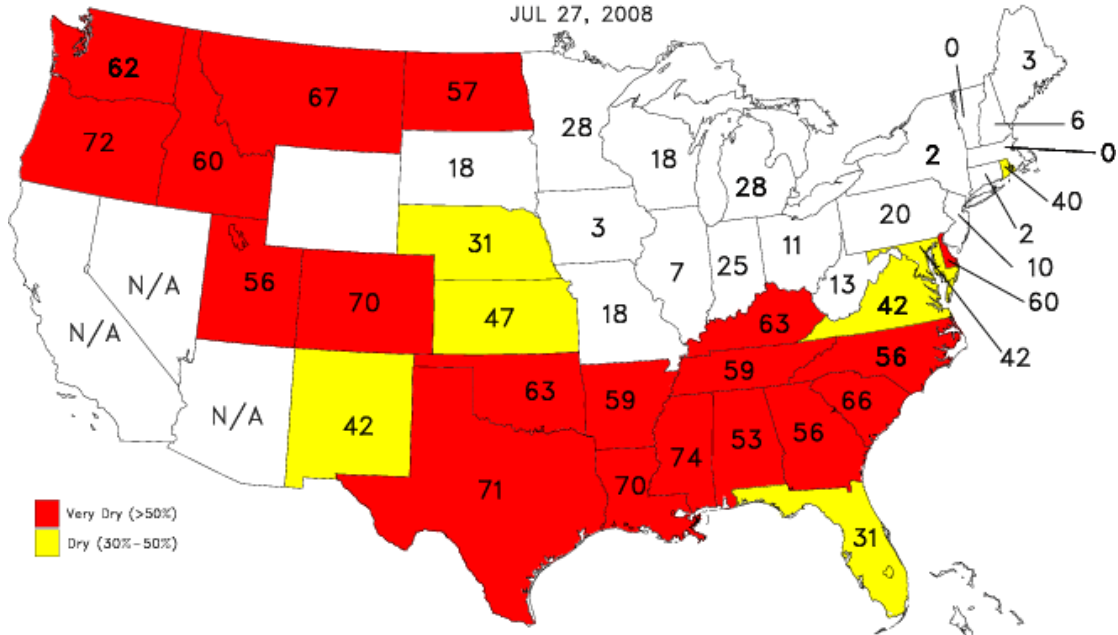

USDA Topsoil Moisture Short-Very Short  
 Percent Of State Area  
 JUL 27, 2008

Results are based on the short and very short percentages of topsoil moisture (upper 6 inches) reported by USDA. Reports are based on subjective observations.