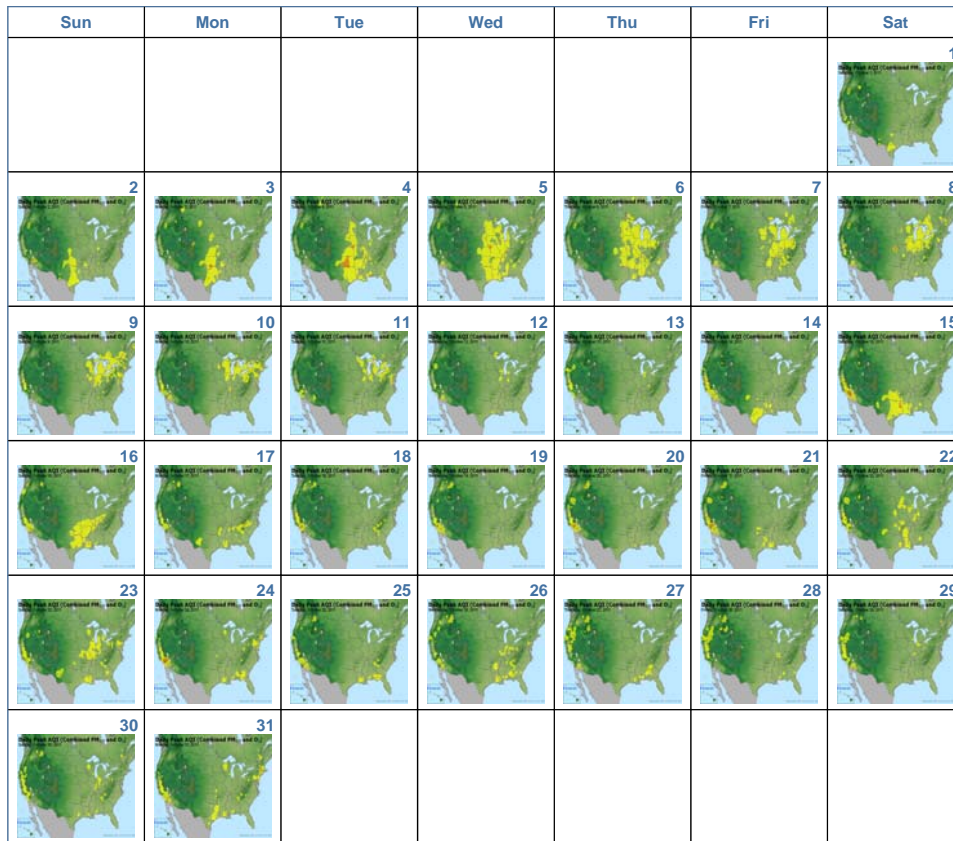

About AIRNow | AIRNow Partners | FAQs | Contact Us

Search:  Go

**LOCAL AIR QUALITY CONDITIONS AND FORECASTS**

Zip Code:  Go State: Alabama  Go

[U.S. Air Quality Summary \(text\)](#)

[AIRNow Home](#) >> **Air Quality Maps - Archive - Monthly Overview**

Note: It is not possible to display maps prior to October 12, 2009 with our new system. For older maps please visit the [1/1/2009 - 10/11/2009 map directory](#) for instructions.

Map Type:  AQI Peak  United States

Map Region:  United States

Month:  October  2011  Year:  2011

October 2011

[Maps \(1/1/2009 - 10/11/2009\)](#) | [About the Data](#) | [For research and decision-making exercises](#) | [For feeds of AIRNOW data](#)