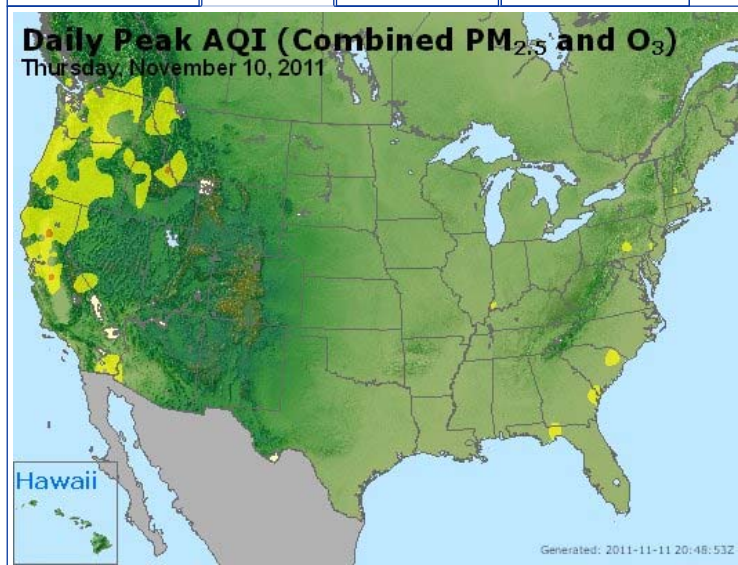

[About AIRNow](#) | [AIRNow Partners](#) | [FAQs](#) | [Contact Us](#)

Search:

LOCAL AIR QUALITY CONDITIONS AND FORECASTS

Zip Code: State:

[U.S. Air Quality Summary (text)](#)

[AIRNow Home](#) >> [Air Quality Maps Archive](#) >> **United States**

- [AQI Animation](#)
- [AQI Peak](#)
- [Ozone Peak](#)
- [Particles Peak](#)

- Good
- Moderate
- USG
- Unhealthy
- Very Unhealthy
- Hazardous
- ! Action Day

QUICK LINKS

Air Quality Action Days / Alerts AirCompare Air Quality Index (AQI) Calculator: AQI to Concentration Calculator: Concentration to AQI Canada Air Quality EnviroFlash E-mail FAQs Health Health Providers International Kids	Monitor Maps Movies NAQ Conferences NOAA Older Adults Ozone Particle Pollution (PM2.5, PM10) List of Partners For Partners Picturebook Publications Publicaciones (en español)	School Flag Program Smoke from Fires Students Teacher's Workshop Resources Toolkit for Facilitators UV Visibility Cameras Weathercasters What You Can Do

[Maps (1/1/2009 - 10/11/2009)](#) | [About the Data](#) | [For research and decision-making exercises](#) | [For feeds of AIRNOW data](#)

[Privacy and Security](#) | [Accessibility](#) | [Contact Us](#)

- [AIRNow on Facebook](#)
- [Subscribe to RSS](#)
- [Follow Us on Twitter](#)
- [Mobile](#)