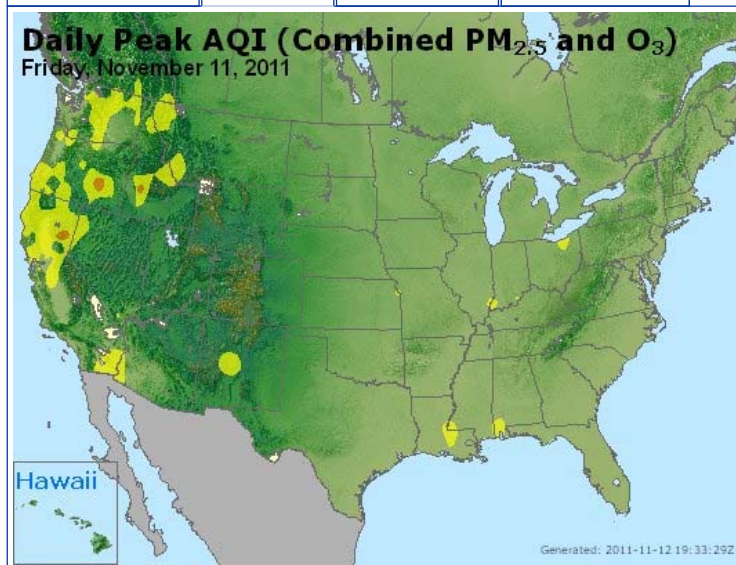

[About AIRNow](#) | [AIRNow Partners](#) | [FAQs](#) | [Contact Us](#)

Search:

LOCAL AIR QUALITY CONDITIONS AND FORECASTS

Zip Code: State:

[U.S. Air Quality Summary (text)](#)

[AIRNow Home](#) >> [Air Quality Maps Archive](#) >> **United States**

- [AQI Animation](#)
- [AQI Peak](#)
- [Ozone Peak](#)
- [Particles Peak](#)

- Good
- Moderate
- USC
- Unhealthy
- Very Unhealthy
- Hazardous
- ! Action Day

QUICK LINKS

Air Quality Action Days / Alerts AirCompare Air Quality Index (AQI) Calculator: AQI to Concentration Calculator: Concentration to AQI Canada Air Quality EnviroFlash E-mail FAQs Health Health Providers International Kids	Monitor Maps Movies NAQ Conferences NOAA Older Adults Ozone Particle Pollution (PM2.5, PM10) List of Partners For Partners Picturebook Publications Publicaciones (en español)	School Flag Program Smoke from Fires Students Teacher's Workshop Resources Toolkit for Facilitators UV Visibility Cameras Weathercasters What You Can Do

[Maps (1/1/2009 - 10/11/2009)](#) | [About the Data](#) | [For research and decision-making exercises](#) | [For feeds of AIRNOW data](#)

[Privacy and Security](#) | [Accessibility](#) | [Contact Us](#)

[AIRNow on Facebook](#)
 [Subscribe to RSS](#)
 [Follow Us on Twitter](#)
 [Mobile](#)