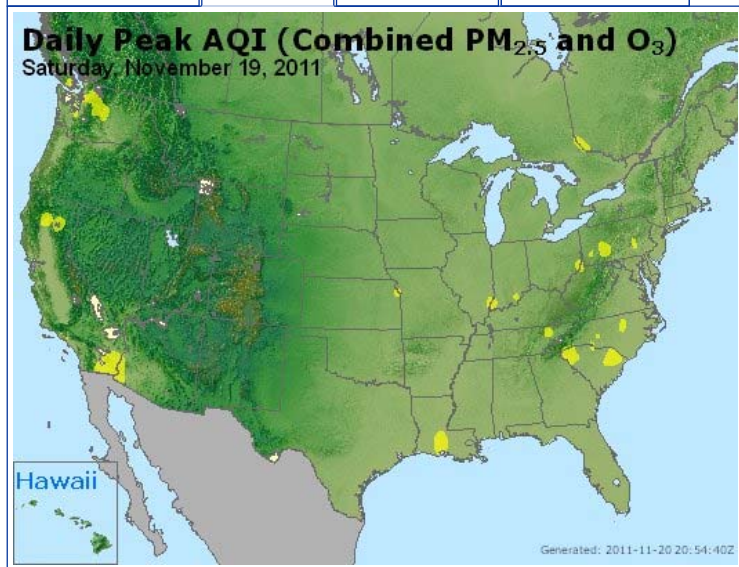

[About AIRNow](#) | [AIRNow Partners](#) | [FAQs](#) | [Contact Us](#)

Search:

LOCAL AIR QUALITY CONDITIONS AND FORECASTS

Zip Code: State:

[U.S. Air Quality Summary (text)](#)

[AIRNow Home](#) >> [Air Quality Maps Archive](#) >> **United States**

- [AQI Animation](#)
- [AQI Peak](#)
- [Ozone Peak](#)
- [Particles Peak](#)

- Good
- Moderate
- USC
- Unhealthy
- Very Unhealthy
- Hazardous
- !
- Action Day

QUICK LINKS

Air Quality Action Days / Alerts AirCompare Air Quality Index (AQI) Calculator: AQI to Concentration Calculator: Concentration to AQI Canada Air Quality EnviroFlash E-mail FAQs Health Health Providers International Kids	Monitor Maps Movies NAQ Conferences NOAA Older Adults Ozone Particle Pollution (PM2.5, PM10) List of Partners For Partners Picturebook Publications Publicaciones (en español)	School Flag Program Smoke from Fires Students Teacher's Workshop Resources Toolkit for Facilitators UV Visibility Cameras Weathercasters What You Can Do

[Maps (1/1/2009 - 10/11/2009)](#) | [About the Data](#) | [For research and decision-making exercises](#) | [For feeds of AIRNOW data](#)

[Privacy and Security](#) | [Accessibility](#) | [Contact Us](#)

- [AIRNow on Facebook](#)
- [Subscribe to RSS](#)
- [Follow Us on Twitter](#)
- [Mobile](#)