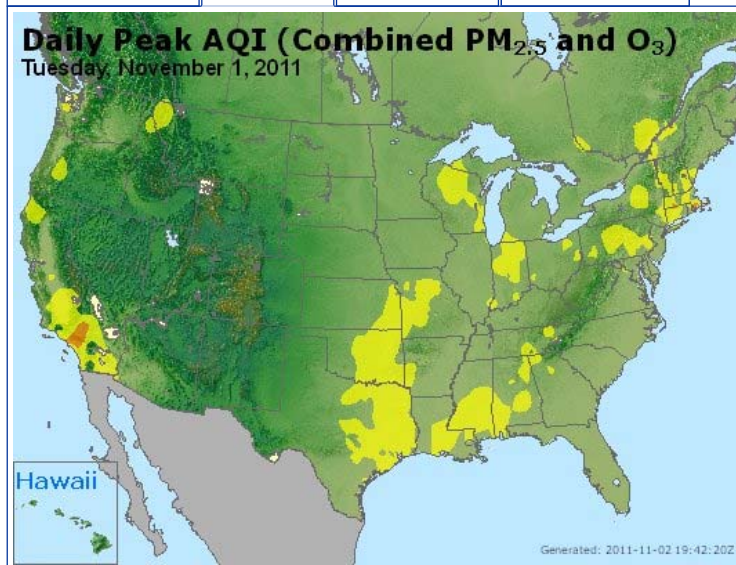

[About AIRNow](#) | [AIRNow Partners](#) | [FAQs](#) | [Contact Us](#)

Search:

LOCAL AIR QUALITY CONDITIONS AND FORECASTS

Zip Code: State:

[U.S. Air Quality Summary (text)](#)

[AIRNow Home](#) >> [Air Quality Maps Archive](#) >> **United States**

- [AQI Animation](#)
- [AQI Peak](#)
- [Ozone Peak](#)
- [Particles Peak](#)

- Good
- Moderate
- USC
- Unhealthy
- Very Unhealthy
- Hazardous
- !
- Action Day

QUICK LINKS

Air Quality Action Days / Alerts AirCompare Air Quality Index (AQI) Calculator: AQI to Concentration Calculator: Concentration to AQI Canada Air Quality EnviroFlash E-mail FAQs Health Health Providers International Kids	Monitor Maps Movies NAQ Conferences NOAA Older Adults Ozone Particle Pollution (PM2.5, PM10) List of Partners For Partners Picturebook Publications Publicaciones (en español)	School Flag Program Smoke from Fires Students Teacher's Workshop Resources Toolkit for Facilitators UV Visibility Cameras Weathercasters What You Can Do

[Maps (1/1/2009 - 10/11/2009)](#) | [About the Data](#) | [For research and decision-making exercises](#) | [For feeds of AIRNOW data](#)

[Privacy and Security](#) | [Accessibility](#) | [Contact Us](#)

- [AIRNow on Facebook](#)
- [Subscribe to RSS](#)
- [Follow Us on Twitter](#)
- [Mobile](#)