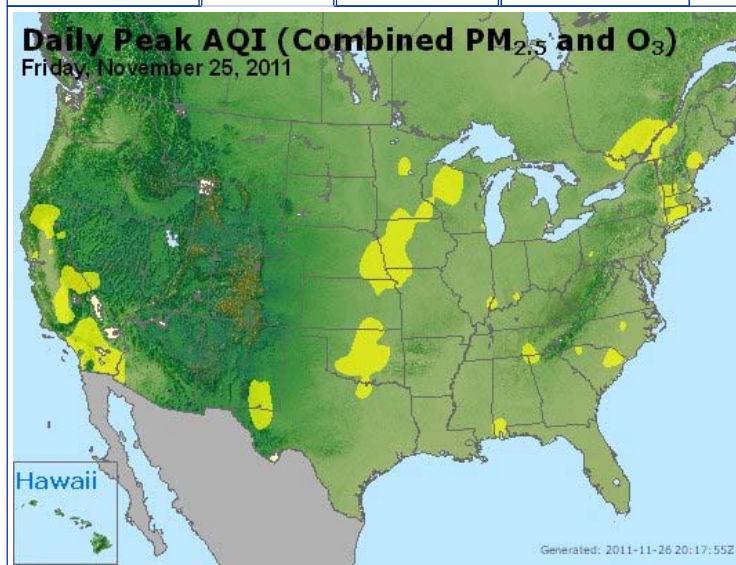

[About AIRNow](#) | [AIRNow Partners](#) | [FAQs](#) | [Contact Us](#)

Search:

LOCAL AIR QUALITY CONDITIONS AND FORECASTS

Zip Code: State:

[U.S. Air Quality Summary (text)](#)

[AIRNow Home](#) >> [Air Quality Maps Archive](#) >> **United States**

- [AQI Animation](#)
- [AQI Peak](#)
- [Ozone Peak](#)
- [Particles Peak](#)

- Good
- Moderate
- USC
- Unhealthy
- Very Unhealthy
- Hazardous
- !
- Action Day

QUICK LINKS

Air Quality Action Days / Alerts AirCompare Air Quality Index (AQI) Calculator: AQI to Concentration Calculator: Concentration to AQI Canada Air Quality EnviroFlash E-mail FAQs Health Health Providers International Kids	Monitor Maps Movies NAQ Conferences NOAA Older Adults Ozone Particle Pollution (PM2.5, PM10) List of Partners For Partners Picturebook Publications Publicaciones (en español)	School Flag Program Smoke from Fires Students Teacher's Workshop Resources Toolkit for Facilitators UV Visibility Cameras Weathercasters What You Can Do

[Maps (1/1/2009 - 10/11/2009)](#) | [About the Data](#) | [For research and decision-making exercises](#) | [For feeds of AIRNOW data](#)

[Privacy and Security](#) | [Accessibility](#) | [Contact Us](#)

[f](#) AIRNow on Facebook | [RSS](#) Subscribe to RSS | [t](#) Follow Us on Twitter | [m](#) Mobile