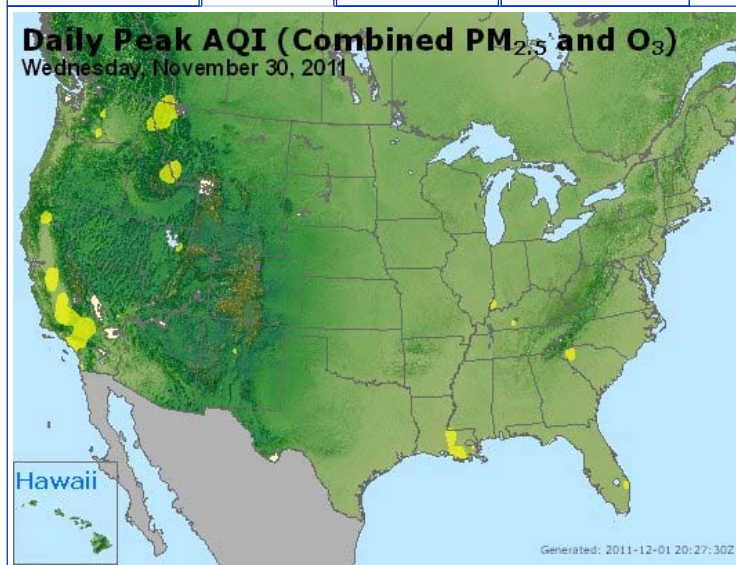

[About AIRNow](#) | [AIRNow Partners](#) | [FAQs](#) | [Contact Us](#)

Search:

LOCAL AIR QUALITY CONDITIONS AND FORECASTS

Zip Code: State:

[U.S. Air Quality Summary (text)](#)

[AIRNow Home](#) >> [Air Quality Maps Archive](#) >> **United States**

- [AQI Animation](#)
- [AQI Peak](#)
- [Ozone Peak](#)
- [Particles Peak](#)

QUICK LINKS

Air Quality Action Days / Alerts AirCompare Air Quality Index (AQI) Calculator: AQI to Concentration Calculator: Concentration to AQI Canada Air Quality EnviroFlash E-mail FAQs Health Health Providers International Kids	Monitor Maps Movies NAQ Conferences NOAA Older Adults Ozone Particle Pollution (PM2.5, PM10) List of Partners For Partners Picturebook Publications Publicaciones (en español)	School Flag Program Smoke from Fires Students Teacher's Workshop Resources Toolkit for Facilitators UV Visibility Cameras Weathercasters What You Can Do

[Maps (1/1/2009 - 10/11/2009)](#) | [About the Data](#) | [For research and decision-making exercises](#) | [For feeds of AIRNOW data](#)

[Privacy and Security](#) | [Accessibility](#) | [Contact Us](#)

[AIRNow on Facebook](#)   [Subscribe to RSS](#)   [Follow Us on Twitter](#)   [Mobile](#)