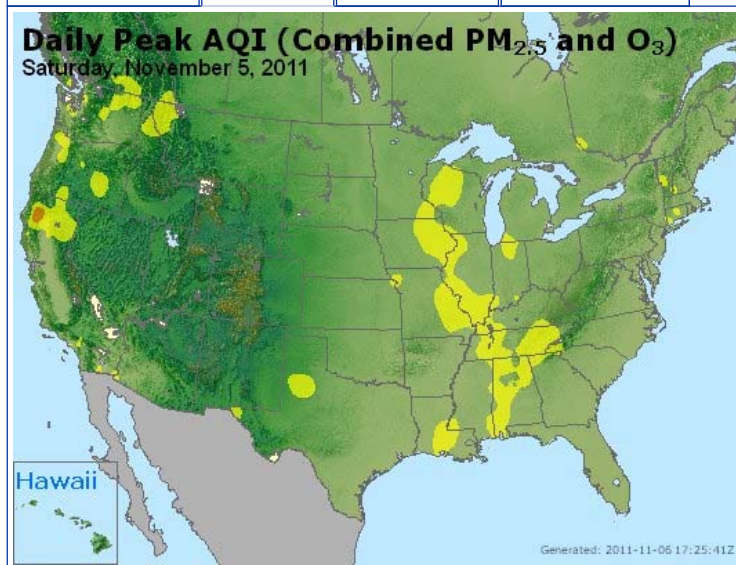

[About AIRNow](#) | [AIRNow Partners](#) | [FAQs](#) | [Contact Us](#)

Search:

LOCAL AIR QUALITY CONDITIONS AND FORECASTS

Zip Code: State:

[U.S. Air Quality Summary (text)](#)

[AIRNow Home](#) >> [Air Quality Maps Archive](#) >> **United States**

- [AQI Animation](#)
- [AQI Peak](#)
- [Ozone Peak](#)
- [Particles Peak](#)

- Good
- Moderate
- USC
- Unhealthy
- Very Unhealthy
- Hazardous
- !
- Action Day

QUICK LINKS

Air Quality Action Days / Alerts AirCompare Air Quality Index (AQI) Calculator: AQI to Concentration Calculator: Concentration to AQI Canada Air Quality EnviroFlash E-mail FAQs Health Health Providers International Kids	Monitor Maps Movies NAQ Conferences NOAA Older Adults Ozone Particle Pollution (PM2.5, PM10) List of Partners For Partners Picturebook Publications Publicaciones (en español)	School Flag Program Smoke from Fires Students Teacher's Workshop Resources Toolkit for Facilitators UV Visibility Cameras Weathercasters What You Can Do

[Maps (1/1/2009 - 10/11/2009)](#) | [About the Data](#) | [For research and decision-making exercises](#) | [For feeds of AIRNOW data](#)

[Privacy and Security](#) | [Accessibility](#) | [Contact Us](#)

- [AIRNow on Facebook](#)
- [Subscribe to RSS](#)
- [Follow Us on Twitter](#)
- [Mobile](#)