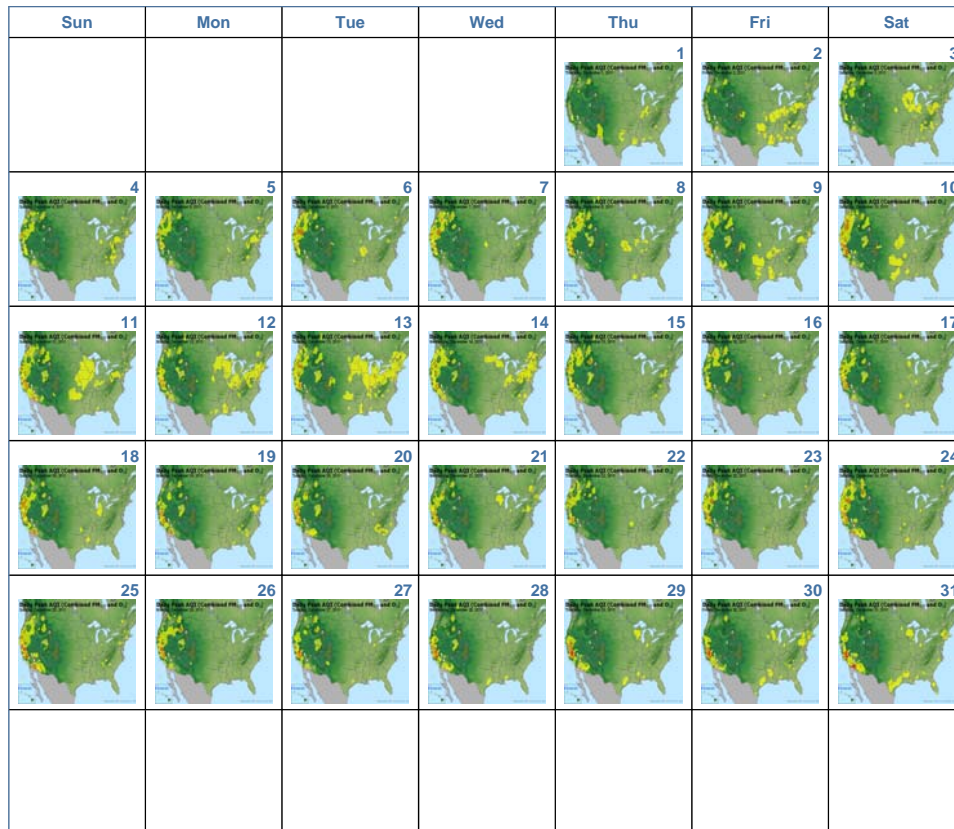

About AIRNow | AIRNow Partners | FAQs | Contact Us

Search: Go

LOCAL AIR QUALITY CONDITIONS AND FORECASTS

 Zip Code: Go State: Alabama Go

[U.S. Air Quality Summary \(text\)](#)

AIRNow Home >> **Air Quality Maps - Archive - Monthly Overview**

Note: It is not possible to display maps prior to October 12, 2009 with our new system. For older maps please visit the [1/1/2009 - 10/11/2009 map directory](#) for instructions.

Map Type: AQI Peak United States

Map Region: United States

Month: December 2011 Year: 2011

December 2011

[Maps \(1/1/2009 - 10/11/2009\)](#) | [About the Data](#) | [For research and decision-making exercises](#) | [For feeds of AIRNOW data](#)