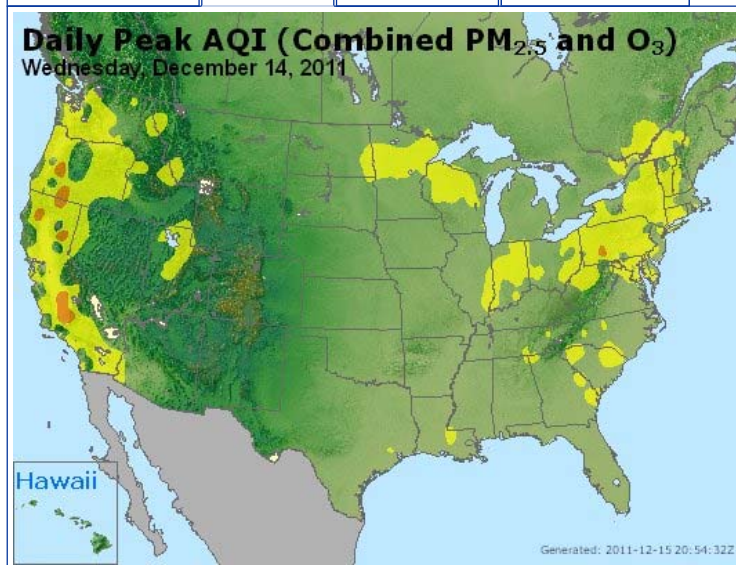

[About AIRNow](#) | [AIRNow Partners](#) | [FAQs](#) | [Contact Us](#)

Search:

LOCAL AIR QUALITY CONDITIONS AND FORECASTS

Zip Code: State:

[U.S. Air Quality Summary (text)](#)

[AIRNow Home](#) >> [Air Quality Maps Archive](#) >> **United States**

- [AQI Animation](#)
- [AQI Peak](#)
- [Ozone Peak](#)
- [Particles Peak](#)

- Good
- Moderate
- USC
- Unhealthy
- Very Unhealthy
- Hazardous

QUICK LINKS

Air Quality Action Days / Alerts AirCompare Air Quality Index (AQI) Calculator: AQI to Concentration Calculator: Concentration to AQI Canada Air Quality EnviroFlash E-mail FAQs Health Health Providers International Kids	Monitor Maps Movies NAQ Conferences NOAA Older Adults Ozone Particle Pollution (PM2.5, PM10) List of Partners For Partners Picturebook Publications Publicaciones (en español)	School Flag Program Smoke from Fires Students Teacher's Workshop Resources Toolkit for Facilitators UV Visibility Cameras Weathercasters What You Can Do

[Maps (1/1/2009 - 10/11/2009)](#) | [About the Data](#) | [For research and decision-making exercises](#) | [For feeds of AIRNOW data](#)

[Privacy and Security](#) | [Accessibility](#) | [Contact Us](#)

- [AIRNow on Facebook](#)
- [Subscribe to RSS](#)
- [Follow Us on Twitter](#)
- [Mobile](#)