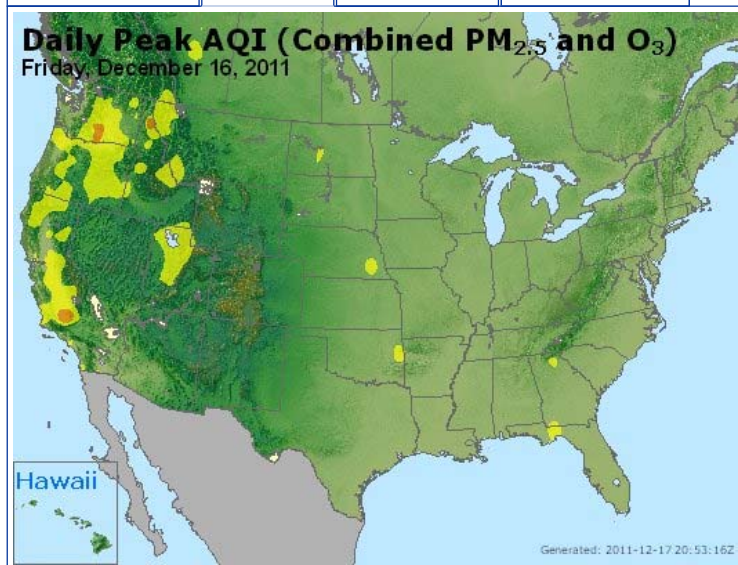

[About AIRNow](#) | [AIRNow Partners](#) | [FAQs](#) | [Contact Us](#)

Search:

LOCAL AIR QUALITY CONDITIONS AND FORECASTS

Zip Code: State:

[U.S. Air Quality Summary (text)](#)

[AIRNow Home](#) >> [Air Quality Maps Archive](#) >> **United States**

- [AQI Animation](#)
- [AQI Peak](#)
- [Ozone Peak](#)
- [Particles Peak](#)

- Good
- Moderate
- USC
- Unhealthy
- Very Unhealthy
- Hazardous
- ! Action Day

QUICK LINKS

Air Quality Action Days / Alerts AirCompare Air Quality Index (AQI) Calculator: AQI to Concentration Calculator: Concentration to AQI Canada Air Quality EnviroFlash E-mail FAQs Health Health Providers International Kids	Monitor Maps Movies NAQ Conferences NOAA Older Adults Ozone Particle Pollution (PM2.5, PM10) List of Partners For Partners Picturebook Publications Publicaciones (en español)	School Flag Program Smoke from Fires Students Teacher's Workshop Resources Toolkit for Facilitators UV Visibility Cameras Weathercasters What You Can Do

[Maps (1/1/2009 - 10/11/2009)](#) | [About the Data](#) | [For research and decision-making exercises](#) | [For feeds of AIRNOW data](#)

[Privacy and Security](#) | [Accessibility](#) | [Contact Us](#)

- [AIRNow on Facebook](#)
- [Subscribe to RSS](#)
- [Follow Us on Twitter](#)
- [Mobile](#)