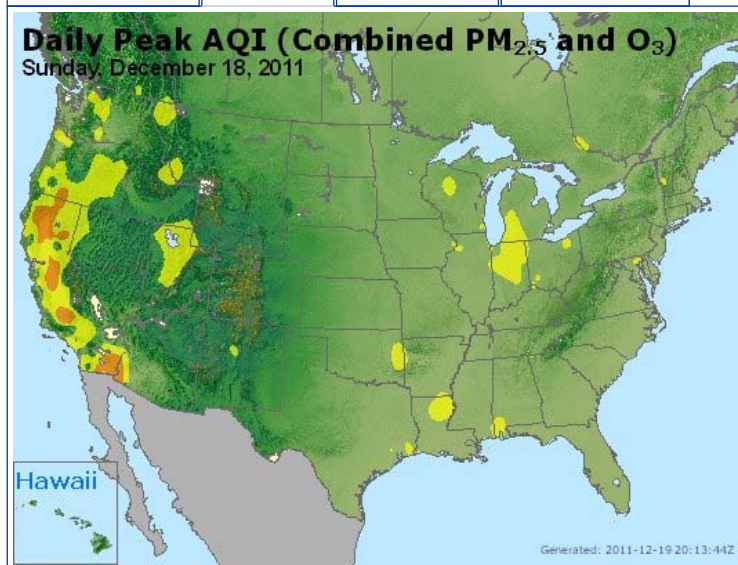

[About AIRNow](#) | [AIRNow Partners](#) | [FAQs](#) | [Contact Us](#)

Search:

LOCAL AIR QUALITY CONDITIONS AND FORECASTS

Zip Code: State:

[U.S. Air Quality Summary (text)](#)

[AIRNow Home](#) >> [Air Quality Maps Archive](#) >> **United States**

- [AQI Animation](#)
- [AQI Peak](#)
- [Ozone Peak](#)
- [Particles Peak](#)

- Good
- Moderate
- USC
- Unhealthy
- Very Unhealthy
- Hazardous
- !
- Action Day

QUICK LINKS

Air Quality Action Days / Alerts AirCompare Air Quality Index (AQI) Calculator: AQI to Concentration Calculator: Concentration to AQI Canada Air Quality EnviroFlash E-mail FAQs Health Health Providers International Kids	Monitor Maps Movies NAQ Conferences NOAA Older Adults Ozone Particle Pollution (PM2.5, PM10) List of Partners For Partners Picturebook Publications Publicaciones (en español)	School Flag Program Smoke from Fires Students Teacher's Workshop Resources Toolkit for Facilitators UV Visibility Cameras Weathercasters What You Can Do

[Maps (1/1/2009 - 10/11/2009)](#) | [About the Data](#) | [For research and decision-making exercises](#) | [For feeds of AIRNOW data](#)

[Privacy and Security](#) | [Accessibility](#) | [Contact Us](#)

- [AIRNow on Facebook](#)
- [Subscribe to RSS](#)
- [Follow Us on Twitter](#)
- [Mobile](#)