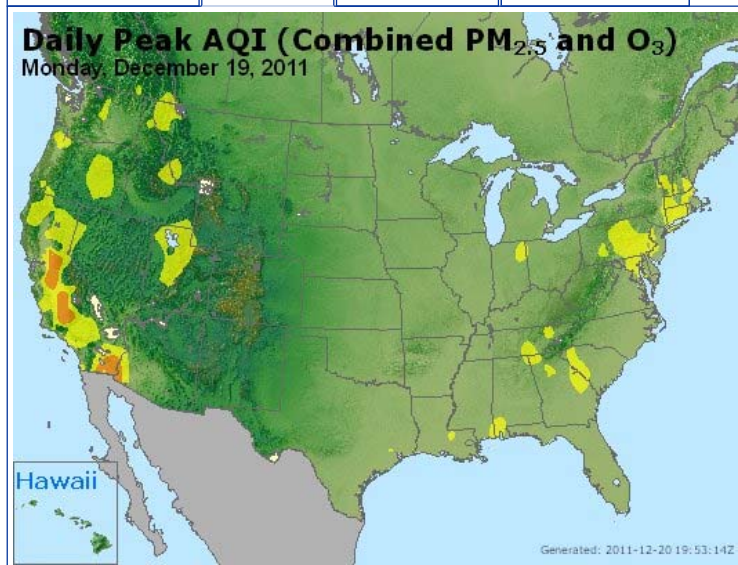

[About AIRNow](#) | [AIRNow Partners](#) | [FAQs](#) | [Contact Us](#)

Search:

LOCAL AIR QUALITY CONDITIONS AND FORECASTS

Zip Code: State:

[U.S. Air Quality Summary (text)](#)

[AIRNow Home](#) >> [Air Quality Maps Archive](#) >> **United States**

- [AQI Animation](#)
- [AQI Peak](#)
- [Ozone Peak](#)
- [Particles Peak](#)

- Good
- Moderate
- USC
- Unhealthy
- Very Unhealthy
- Hazardous
- !
- Action Day

QUICK LINKS

Air Quality Action Days / Alerts AirCompare Air Quality Index (AQI) Calculator: AQI to Concentration Calculator: Concentration to AQI Canada Air Quality EnviroFlash E-mail FAQs Health Health Providers International Kids	Monitor Maps Movies NAQ Conferences NOAA Older Adults Ozone Particle Pollution (PM2.5, PM10) List of Partners For Partners Picturebook Publications Publicaciones (en español)	School Flag Program Smoke from Fires Students Teacher's Workshop Resources Toolkit for Facilitators UV Visibility Cameras Weathercasters What You Can Do

[Maps (1/1/2009 - 10/11/2009)](#) | [About the Data](#) | [For research and decision-making exercises](#) | [For feeds of AIRNOW data](#)

[Privacy and Security](#) | [Accessibility](#) | [Contact Us](#)

[AIRNow on Facebook](#)   [Subscribe to RSS](#)   [Follow Us on Twitter](#)   [Mobile](#)