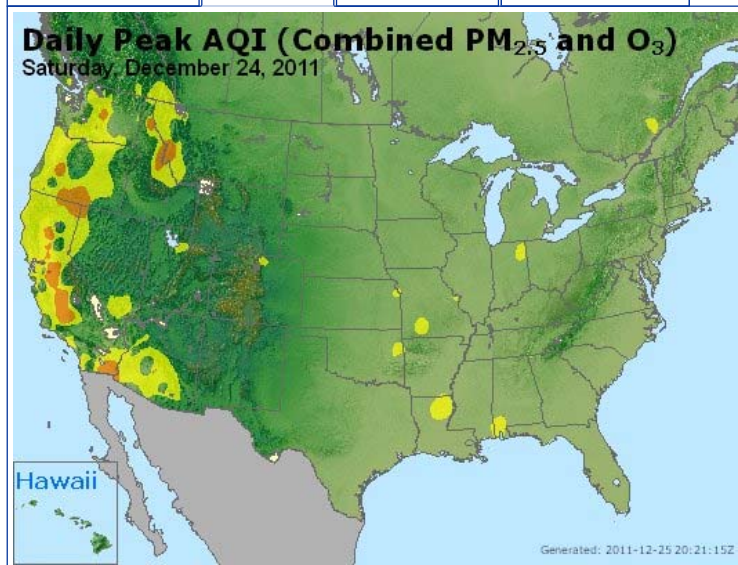

[About AIRNow](#) | [AIRNow Partners](#) | [FAQs](#) | [Contact Us](#)

Search:

LOCAL AIR QUALITY CONDITIONS AND FORECASTS

Zip Code: State:

[U.S. Air Quality Summary \(text\)](#)

[AIRNow Home](#) >> [Air Quality Maps Archive](#) >> **United States**

- [AQI Animation](#)
- [AQI Peak](#)
- [Ozone Peak](#)
- [Particles Peak](#)

- Good
- Moderate
- USC
- Unhealthy
- Very Unhealthy
- Hazardous
- !
- Action Day

QUICK LINKS

- | | | |
|--|---|---|
| <ul style="list-style-type: none"> Air Quality Action Days / Alerts AirCompare Air Quality Index (AQI) Calculator: AQI to Concentration Calculator: Concentration to AQI Canada Air Quality EnviroFlash E-mail FAQs Health Health Providers International Kids | <ul style="list-style-type: none"> Monitor Maps Movies NAQ Conferences NOAA Older Adults Ozone Particle Pollution (PM2.5, PM10) List of Partners For Partners Picturebook Publications Publicaciones (en español) | <ul style="list-style-type: none"> School Flag Program Smoke from Fires Students Teacher's Workshop Resources Toolkit for Facilitators UV Visibility Cameras Weathercasters What You Can Do |
|--|---|---|