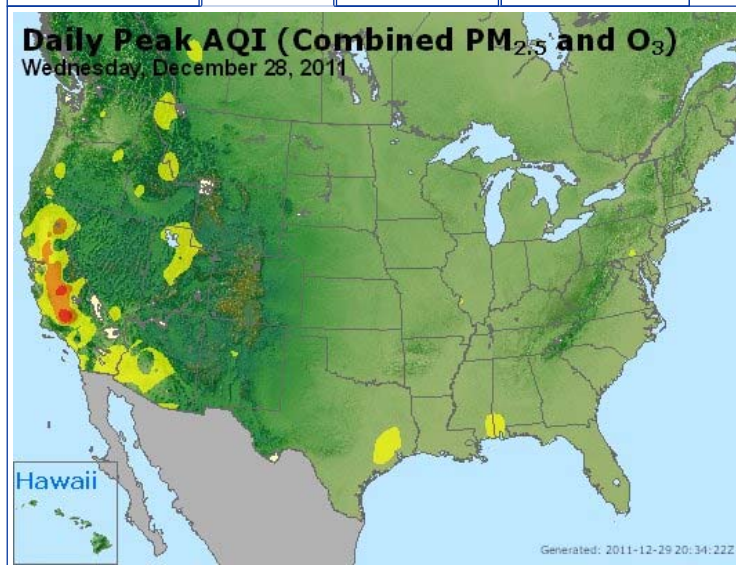

[About AIRNow](#) | [AIRNow Partners](#) | [FAQs](#) | [Contact Us](#)

Search:

LOCAL AIR QUALITY CONDITIONS AND FORECASTS

Zip Code: State:

[U.S. Air Quality Summary (text)](#)

[AIRNow Home](#) >> [Air Quality Maps Archive](#) >> **United States**

- [AQI Animation](#)
- [AQI Peak](#)
- [Ozone Peak](#)
- [Particles Peak](#)

- Good
- Moderate
- USC
- Unhealthy
- Very Unhealthy
- Hazardous
- !
- Action Day

QUICK LINKS

Air Quality Action Days / Alerts AirCompare Air Quality Index (AQI) Calculator: AQI to Concentration Calculator: Concentration to AQI Canada Air Quality EnviroFlash E-mail FAQs Health Health Providers International Kids	Monitor Maps Movies NAQ Conferences NOAA Older Adults Ozone Particle Pollution (PM2.5, PM10) List of Partners For Partners Picturebook Publications Publicaciones (en español)	School Flag Program Smoke from Fires Students Teacher's Workshop Resources Toolkit for Facilitators UV Visibility Cameras Weathercasters What You Can Do

[Maps (1/1/2009 - 10/11/2009)](#) | [About the Data](#) | [For research and decision-making exercises](#) | [For feeds of AIRNOW data](#)

[Privacy and Security](#) | [Accessibility](#) | [Contact Us](#)

- [AIRNow on Facebook](#)
- [Subscribe to RSS](#)
- [Follow Us on Twitter](#)
- [Mobile](#)