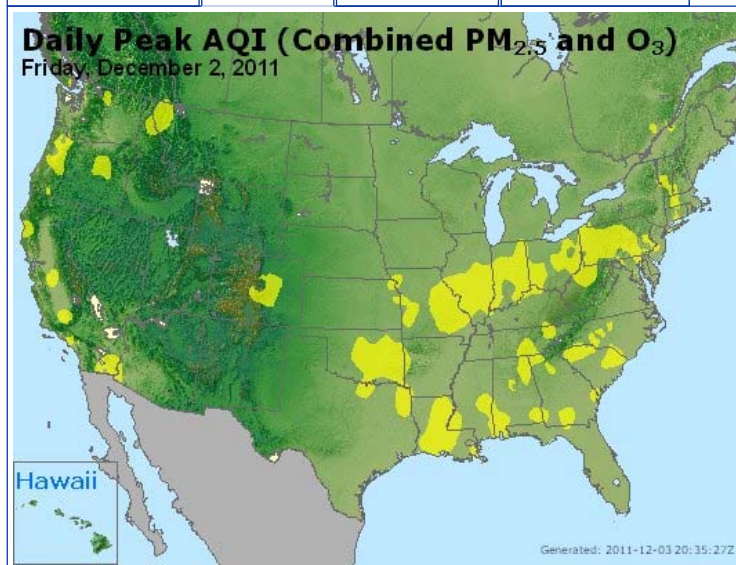

[About AIRNow](#) | [AIRNow Partners](#) | [FAQs](#) | [Contact Us](#)

Search:

LOCAL AIR QUALITY CONDITIONS AND FORECASTS

Zip Code: State:

[U.S. Air Quality Summary (text)](#)

[AIRNow Home](#) >> [Air Quality Maps Archive](#) >> **United States**

- [AQI Animation](#)
- [AQI Peak](#)
- [Ozone Peak](#)
- [Particles Peak](#)

- Good
- Moderate
- USC
- Unhealthy
- Very Unhealthy
- Hazardous
- ! Action Day

QUICK LINKS

Air Quality Action Days / Alerts AirCompare Air Quality Index (AQI) Calculator: AQI to Concentration Calculator: Concentration to AQI Canada Air Quality EnviroFlash E-mail FAQs Health Health Providers International Kids	Monitor Maps Movies NAQ Conferences NOAA Older Adults Ozone Particle Pollution (PM2.5, PM10) List of Partners For Partners Picturebook Publications Publicaciones (en español)	School Flag Program Smoke from Fires Students Teacher's Workshop Resources Toolkit for Facilitators UV Visibility Cameras Weathercasters What You Can Do

[Maps (1/1/2009 - 10/11/2009)](#) | [About the Data](#) | [For research and decision-making exercises](#) | [For feeds of AIRNOW data](#)

[Privacy and Security](#) | [Accessibility](#) | [Contact Us](#)

[f](#) AIRNow on Facebook | [RSS](#) Subscribe to RSS | [t](#) Follow Us on Twitter | [m](#) Mobile