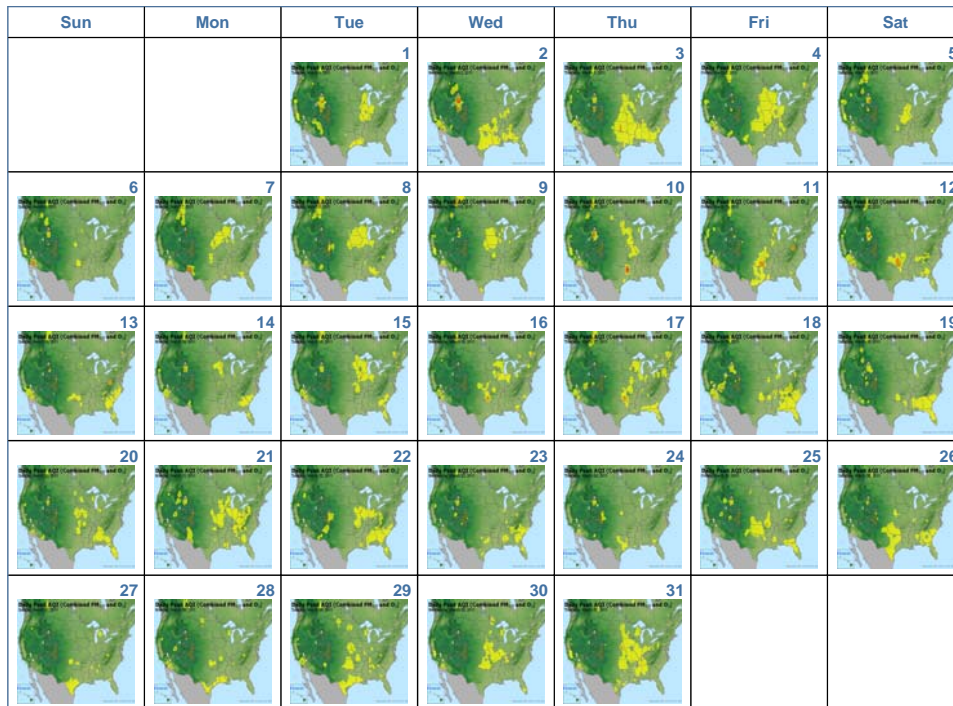

[About AIRNow](#) | [AIRNow Partners](#) | [FAQs](#) | [Contact Us](#)

Search:

LOCAL AIR QUALITY CONDITIONS AND FORECASTS

Zip Code: State:

[U.S. Air Quality Summary (text)](#)

[AIRNow Home](#) >> **Air Quality Maps - Archive - Monthly Overview**

Note: It is not possible to display maps prior to October 12, 2009 with our new system. For older maps please visit the [1/1/2009 - 10/11/2009 map directory](#) for instructions.

Map Type: ☐ AQI Peak ☒ United States
Map Region: ☐ United States
Month: ☐ March ☒ 2011 ☐ Year: 2011

March 2011

[Maps (1/1/2009 - 10/11/2009)](#) | [About the Data](#) | [For research and decision-making exercises](#) | [For feeds of AIRNOW data](#)

[Privacy and Security](#) | [Accessibility](#) | [Contact Us](#)

[AIRNow on Facebook](#) [Subscribe to RSS](#) [Follow Us on Twitter](#) [Mobile](#)