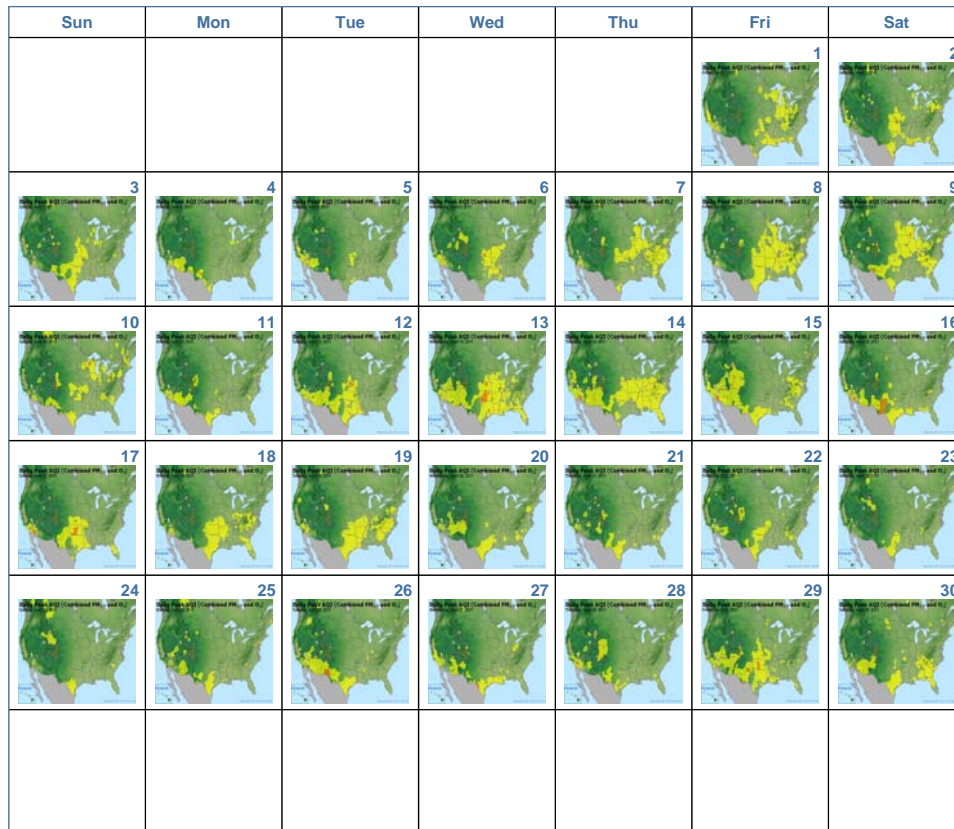

[About AIRNow](#) | [AIRNow Partners](#) | [FAQs](#) | [Contact Us](#)

Search:

LOCAL AIR QUALITY CONDITIONS AND FORECASTS

Zip Code: State:

[U.S. Air Quality Summary (text)](#)

[AIRNow Home](#) >> **Air Quality Maps - Archive - Monthly Overview**

Note: It is not possible to display maps prior to October 12, 2009 with our new system. For older maps please visit the [1/1/2009 - 10/11/2009 map directory](#) for instructions.

Map Type: ☐ AQI Peak ☒ United States
Map Region:
Month: ☐ April ☒ 2011 **Year:**

◀ April 2011 ▶

[Maps (1/1/2009 - 10/11/2009)](#) | [About the Data](#) | [For research and decision-making exercises](#) | [For feeds of AIRNOW data](#)

[Privacy and Security](#) | [Accessibility](#) | [Contact Us](#)