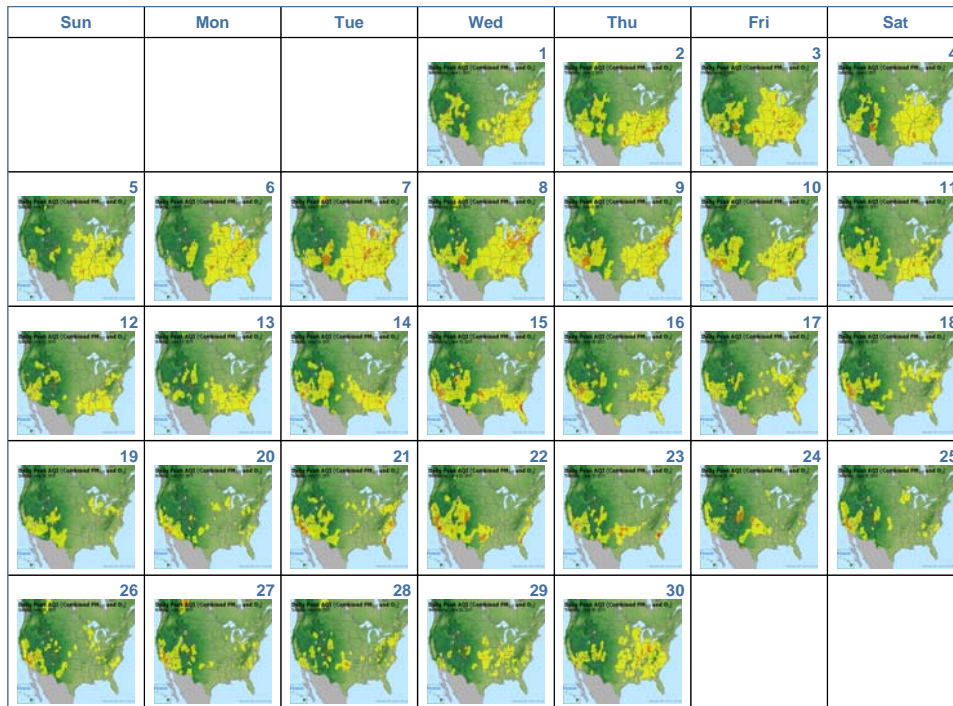

[About AIRNow](#) | [AIRNow Partners](#) | [FAQs](#) | [Contact Us](#)

Search:

LOCAL AIR QUALITY CONDITIONS AND FORECASTS

Zip Code: State:

[U.S. Air Quality Summary (text)](#)

[AIRNow Home](#) >> **Air Quality Maps - Archive - Monthly Overview**

Note: It is not possible to display maps prior to October 12, 2009 with our new system. For older maps please visit the [1/1/2009 - 10/11/2009 map directory](#) for instructions.

Map Type: ☐ AQI Peak ☐ United States

Map Region: ☐ United States

Month: ☐ June ☐ 2011

◀ June 2011 ▶

[Maps (1/1/2009 - 10/11/2009)](#) | [About the Data](#) | [For research and decision-making exercises](#) | [For feeds of AIRNOW data](#)

[Privacy and Security](#) | [Accessibility](#) | [Contact Us](#)

[AIRNow on Facebook](#) [Subscribe to RSS](#) [Follow Us on Twitter](#) [Mobile](#)