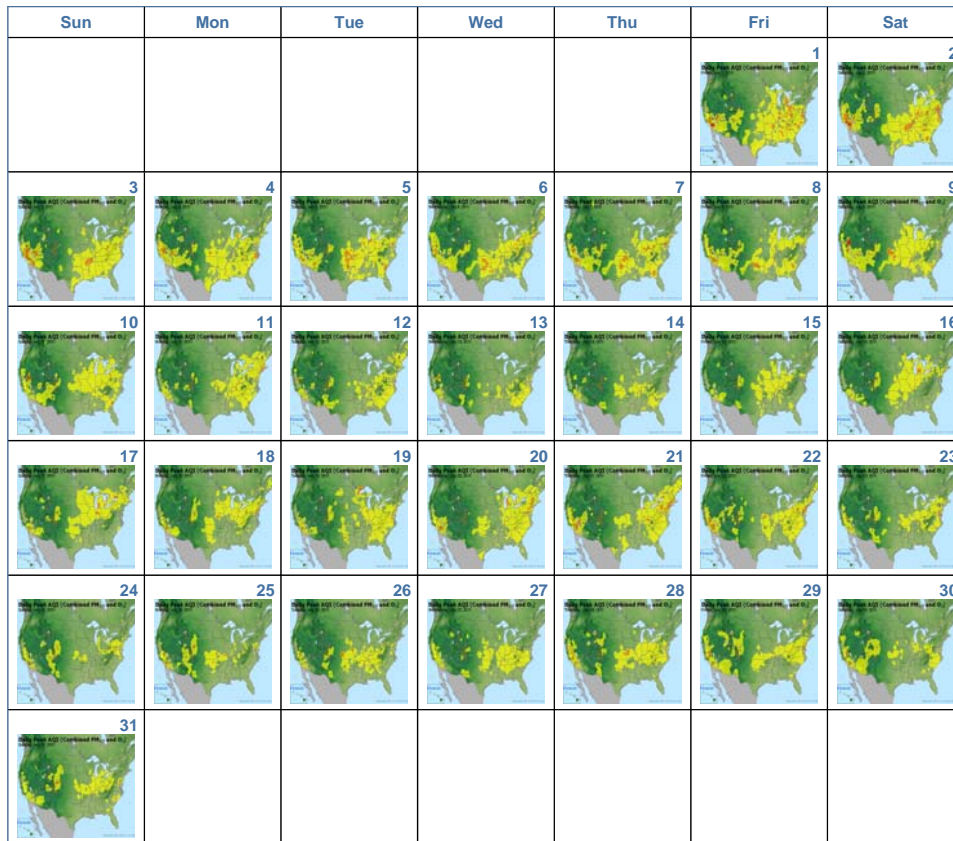

[About AIRNow](#) | [AIRNow Partners](#) | [FAQs](#) | [Contact Us](#)

Search:

LOCAL AIR QUALITY CONDITIONS AND FORECASTS

Zip Code: State:

[U.S. Air Quality Summary (text)](#)

[AIRNow Home](#) >> **Air Quality Maps - Archive - Monthly Overview**

Note: It is not possible to display maps prior to October 12, 2009 with our new system. For older maps please visit the [1/1/2009 - 10/11/2009 map directory](#) for instructions.

Map Type: ☐ AQI Peak ☒ United States
Map Region:
Month: ☐ July ☒ 2011 **Year:**

July 2011

[Maps (1/1/2009 - 10/11/2009)](#) | [About the Data](#) | [For research and decision-making exercises](#) | [For feeds of AIRNOW data](#)

[Privacy and Security](#) | [Accessibility](#) | [Contact Us](#)

[AIRNow on Facebook](#) [Subscribe to RSS](#) [Follow Us on Twitter](#) [Mobile](#)