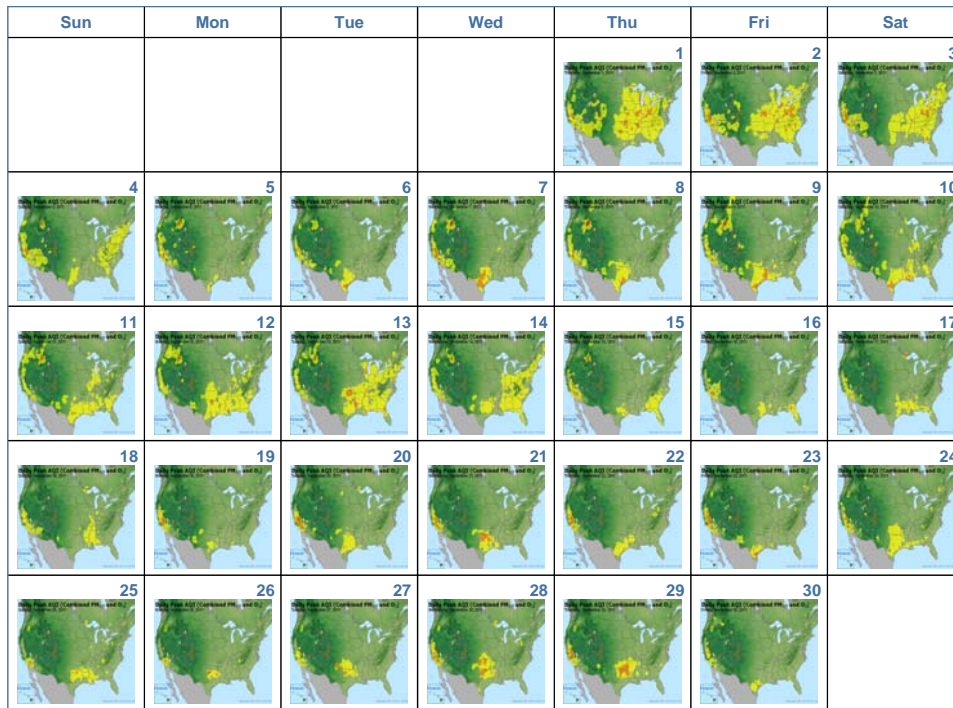

[About AIRNow](#) | [AIRNow Partners](#) | [FAQs](#) | [Contact Us](#)

Search:

LOCAL AIR QUALITY CONDITIONS AND FORECASTS

Zip Code: State:

[U.S. Air Quality Summary (text)](#)

[AIRNow Home](#) >> **Air Quality Maps - Archive - Monthly Overview**

Note: It is not possible to display maps prior to October 12, 2009 with our new system. For older maps please visit the [1/1/2009 - 10/11/2009 map directory](#) for instructions.

Map Type: ☐ AQI Peak ☐ United States
Map Region: ☐ United States
Month: ☐ September ☐ 2011 **Year:** ☐ 2011

September 2011

[Maps (1/1/2009 - 10/11/2009)](#) | [About the Data](#) | [For research and decision-making exercises](#) | [For feeds of AIRNOW data](#)

[Privacy and Security](#) | [Accessibility](#) | [Contact Us](#)

[AIRNow on Facebook](#) [Subscribe to RSS](#) [Follow Us on Twitter](#) [Mobile](#)