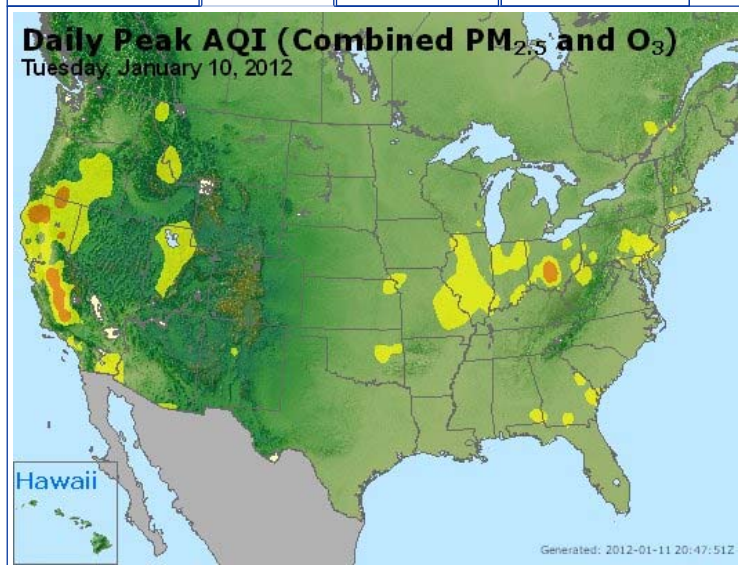

[About AIRNow](#) | [AIRNow Partners](#) | [FAQs](#) | [Contact Us](#)

Search:

LOCAL AIR QUALITY CONDITIONS AND FORECASTS

Zip Code: State:

[U.S. Air Quality Summary (text)](#)

[AIRNow Home](#) >> [Air Quality Maps Archive](#) >> **United States**

- [AQI Animation](#)
- [AQI Peak](#)
- [Ozone Peak](#)
- [Particles Peak](#)

- Good
- Moderate
- USC
- Unhealthy
- Very Unhealthy
- Hazardous
- !
- Action Day

QUICK LINKS

Air Quality Action Days / Alerts AirCompare Air Quality Index (AQI) Calculator: AQI to Concentration Calculator: Concentration to AQI Canada Air Quality EnviroFlash E-mail FAQs Health Health Providers International Kids	Monitor Maps Movies NAQ Conferences NOAA Older Adults Ozone Particle Pollution (PM2.5, PM10) List of Partners For Partners Picturebook Publications Publicaciones (en español)	School Flag Program Smoke from Fires Students Teacher's Workshop Resources Toolkit for Facilitators UV Visibility Cameras Weathercasters What You Can Do

[Maps (1/1/2009 - 10/11/2009)](#) | [About the Data](#) | [For research and decision-making exercises](#) | [For feeds of AIRNOW data](#)

[Privacy and Security](#) | [Accessibility](#) | [Contact Us](#)

- [AIRNow on Facebook](#)
- [Subscribe to RSS](#)
- [Follow Us on Twitter](#)
- [Mobile](#)