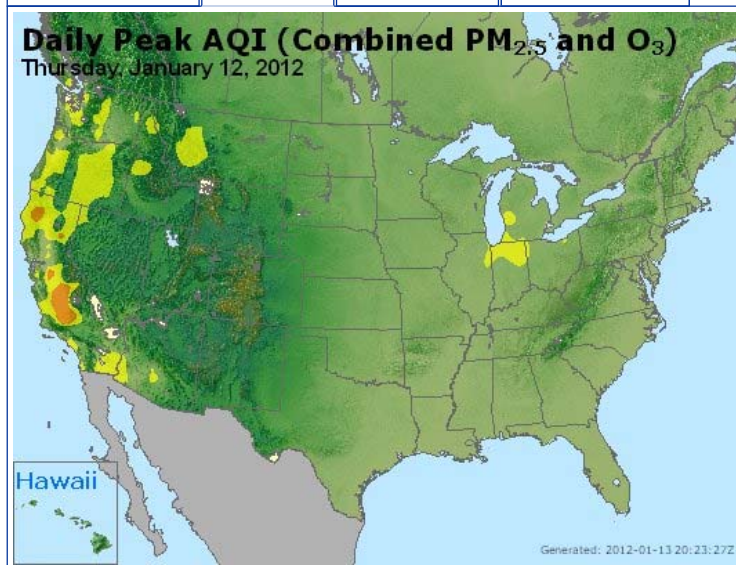

[About AIRNow](#) | [AIRNow Partners](#) | [FAQs](#) | [Contact Us](#)

Search:

LOCAL AIR QUALITY CONDITIONS AND FORECASTS

Zip Code: State:

[U.S. Air Quality Summary (text)](#)

[AIRNow Home](#) >> [Air Quality Maps Archive](#) >> **United States**

- [AQI Animation](#)
- [AQI Peak](#)
- [Ozone Peak](#)
- [Particles Peak](#)

- Good
- Moderate
- USC
- Unhealthy
- Very Unhealthy
- Hazardous
- ! Action Day

QUICK LINKS

Air Quality Action Days / Alerts AirCompare Air Quality Index (AQI) Calculator: AQI to Concentration Calculator: Concentration to AQI Canada Air Quality EnviroFlash E-mail FAQs Health Health Providers International Kids	Monitor Maps Movies NAQ Conferences NOAA Older Adults Ozone Particle Pollution (PM2.5, PM10) List of Partners For Partners Picturebook Publications Publicaciones (en español)	School Flag Program Smoke from Fires Students Teacher's Workshop Resources Toolkit for Facilitators UV Visibility Cameras Weathercasters What You Can Do

[Maps (1/1/2009 - 10/11/2009)](#) | [About the Data](#) | [For research and decision-making exercises](#) | [For feeds of AIRNOW data](#)

[Privacy and Security](#) | [Accessibility](#) | [Contact Us](#)

- [AIRNow on Facebook](#)
- [Subscribe to RSS](#)
- [Follow Us on Twitter](#)
- [Mobile](#)