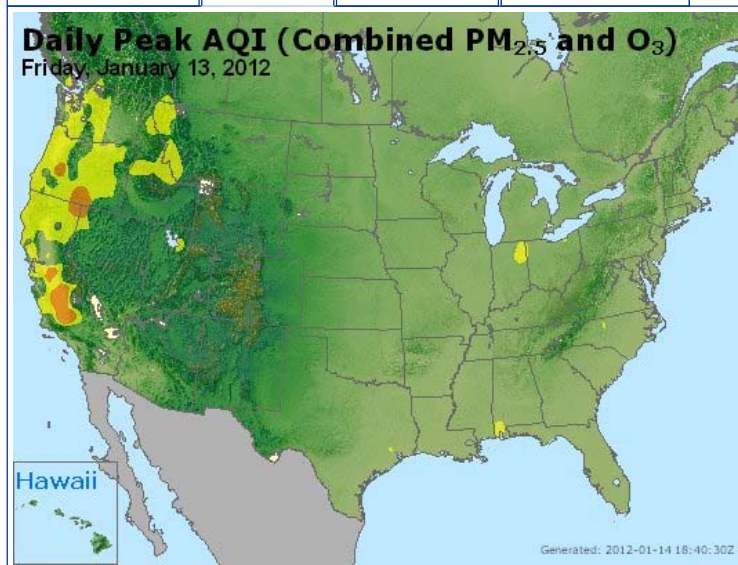

[About AIRNow](#) | [AIRNow Partners](#) | [FAQs](#) | [Contact Us](#)

Search:

LOCAL AIR QUALITY CONDITIONS AND FORECASTS

Zip Code: State:

[U.S. Air Quality Summary (text)](#)

[AIRNow Home](#) >> [Air Quality Maps Archive](#) >> **United States**

- [AQI Animation](#)
- [AQI Peak](#)
- [Ozone Peak](#)
- [Particles Peak](#)

- Good
- Moderate
- USC
- Unhealthy
- Very Unhealthy
- Hazardous
- !
- Action Day

QUICK LINKS

Air Quality Action Days / Alerts AirCompare Air Quality Index (AQI) Calculator: AQI to Concentration Calculator: Concentration to AQI Canada Air Quality EnviroFlash E-mail FAQs Health Health Providers International Kids	Monitor Maps Movies NAQ Conferences NOAA Older Adults Ozone Particle Pollution (PM2.5, PM10) List of Partners For Partners Picturebook Publications Publicaciones (en español)	School Flag Program Smoke from Fires Students Teacher's Workshop Resources Toolkit for Facilitators UV Visibility Cameras Weathercasters What You Can Do

[Maps (1/1/2009 - 10/11/2009)](#) | [About the Data](#) | [For research and decision-making exercises](#) | [For feeds of AIRNOW data](#)

[Privacy and Security](#) | [Accessibility](#) | [Contact Us](#)

- [AIRNow on Facebook](#)
- [Subscribe to RSS](#)
- [Follow Us on Twitter](#)
- [Mobile](#)