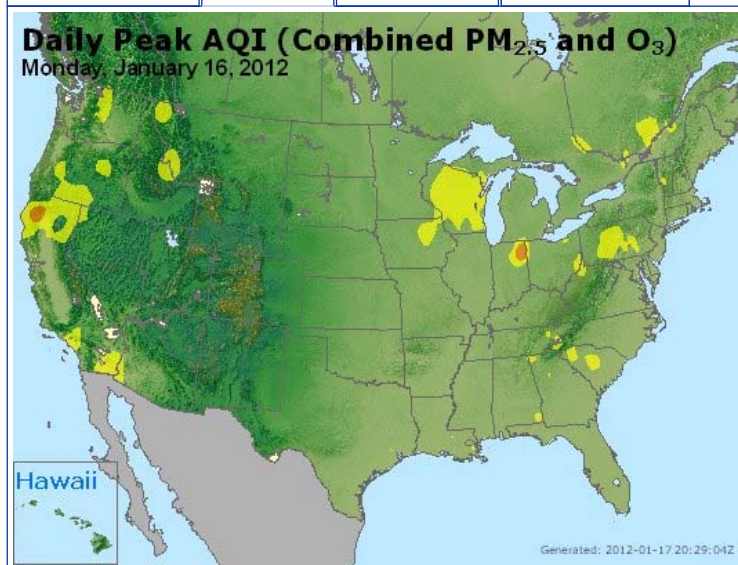

[About AIRNow](#) | [AIRNow Partners](#) | [FAQs](#) | [Contact Us](#)

Search:

LOCAL AIR QUALITY CONDITIONS AND FORECASTS

Zip Code: State:

[U.S. Air Quality Summary (text)](#)

[AIRNow Home](#) >> [Air Quality Maps Archive](#) >> **United States**

- [AQI Animation](#)
- [AQI Peak](#)
- [Ozone Peak](#)
- [Particles Peak](#)

- Good
- Moderate
- USC
- Unhealthy
- Very Unhealthy
- Hazardous
- !
- Action Day

QUICK LINKS

Air Quality Action Days / Alerts AirCompare Air Quality Index (AQI) Calculator: AQI to Concentration Calculator: Concentration to AQI Canada Air Quality EnviroFlash E-mail FAQs Health Health Providers International Kids	Monitor Maps Movies NAQ Conferences NOAA Older Adults Ozone Particle Pollution (PM2.5, PM10) List of Partners For Partners Picturebook Publications Publicaciones (en español)	School Flag Program Smoke from Fires Students Teacher's Workshop Resources Toolkit for Facilitators UV Visibility Cameras Weathercasters What You Can Do

[Maps (1/1/2009 - 10/11/2009)](#) | [About the Data](#) | [For research and decision-making exercises](#) | [For feeds of AIRNOW data](#)

[Privacy and Security](#) | [Accessibility](#) | [Contact Us](#)

- [AIRNow on Facebook](#)
- [Subscribe to RSS](#)
- [Follow Us on Twitter](#)
- [Mobile](#)