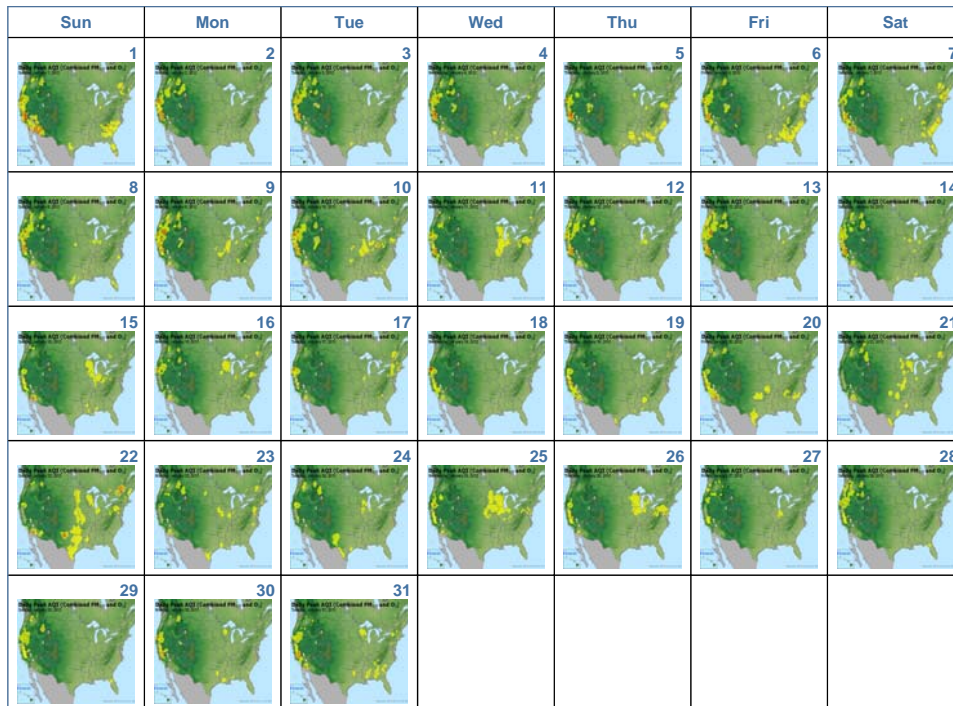

[About AIRNow](#) | [AIRNow Partners](#) | [FAQs](#) | [Contact Us](#)

Search:

LOCAL AIR QUALITY CONDITIONS AND FORECASTS

Zip Code: State:

[U.S. Air Quality Summary (text)](#)

[AIRNow Home](#) >> **Air Quality Maps - Archive - Monthly Overview**

Note: It is not possible to display maps prior to October 12, 2009 with our new system. For older maps please visit the [1/1/2009 - 10/11/2009 map directory](#) for instructions.

Map Type: ☐ AQI Peak ☐ United States
Map Region: ☐ United States
Month: ☐ January ☐ 2012 **Year:** ☐ 2012 ☐

January 2012

[Maps (1/1/2009 - 10/11/2009)](#) | [About the Data](#) | [For research and decision-making exercises](#) | [For feeds of AIRNOW data](#)

[Privacy and Security](#) | [Accessibility](#) | [Contact Us](#)

[AIRNow on Facebook](#) [Subscribe to RSS](#) [Follow Us on Twitter](#) [Mobile](#)