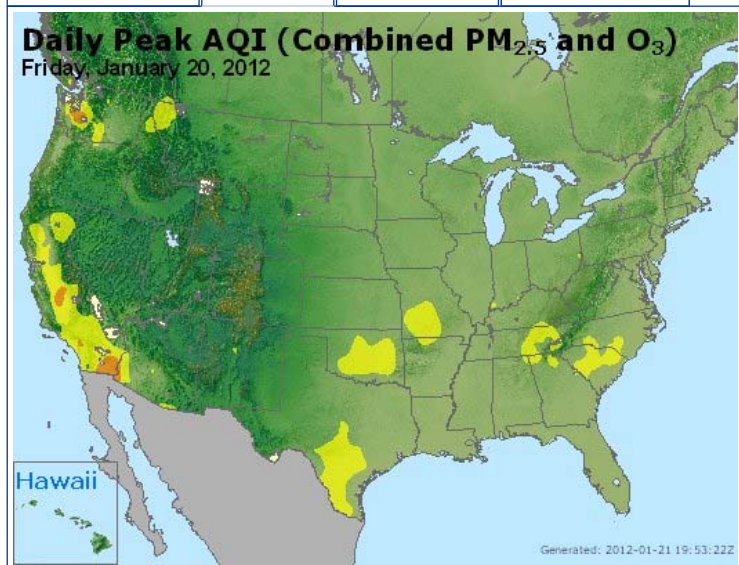

[About AIRNow](#) | [AIRNow Partners](#) | [FAQs](#) | [Contact Us](#)

Search:

LOCAL AIR QUALITY CONDITIONS AND FORECASTS

Zip Code: State:

[U.S. Air Quality Summary \(text\)](#)

[AIRNow Home](#) >> [Air Quality Maps Archive](#) >> **United States**

- [AQI Animation](#)
- [AQI Peak](#)
- [Ozone Peak](#)
- [Particles Peak](#)

Air Quality Maps Archives

January 20, 2012

Disclaimer: maps are not validated.

[Select Another Map](#)

Other Information

[Current Conditions and Forecasts Summary](#)