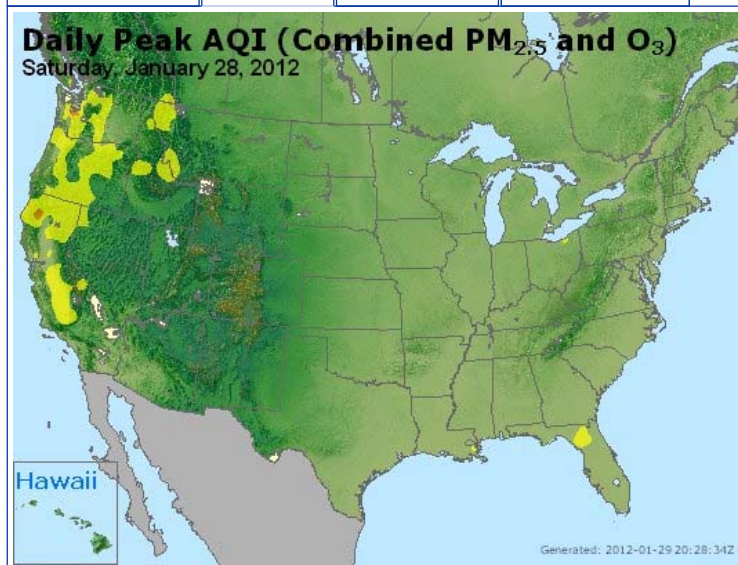

[About AIRNow](#) | [AIRNow Partners](#) | [FAQs](#) | [Contact Us](#)

Search:

LOCAL AIR QUALITY CONDITIONS AND FORECASTS

Zip Code: State:

[U.S. Air Quality Summary (text)](#)

[AIRNow Home](#) >> [Air Quality Maps Archive](#) >> **United States**

- [AQI Animation](#)
- [AQI Peak](#)
- [Ozone Peak](#)
- [Particles Peak](#)

- Good
- Moderate
- USG
- Unhealthy
- Very Unhealthy
- Hazardous
- !
- Action Day

QUICK LINKS

Air Quality Action Days / Alerts AirCompare Air Quality Index (AQI) Calculator: AQI to Concentration Calculator: Concentration to AQI Canada Air Quality EnviroFlash E-mail FAQs Health Health Providers International Kids	Monitor Maps Movies NAQ Conferences NOAA Older Adults Ozone Particle Pollution (PM2.5, PM10) List of Partners For Partners Picturebook Publications Publicaciones (en español)	School Flag Program Smoke from Fires Students Teacher's Workshop Resources Toolkit for Facilitators UV Visibility Cameras Weathercasters What You Can Do

[Maps (1/1/2009 - 10/11/2009)](#) | [About the Data](#) | [For research and decision-making exercises](#) | [For feeds of AIRNOW data](#)

[Privacy and Security](#) | [Accessibility](#) | [Contact Us](#)

- [AIRNow on Facebook](#)
- [Subscribe to RSS](#)
- [Follow Us on Twitter](#)
- [Mobile](#)