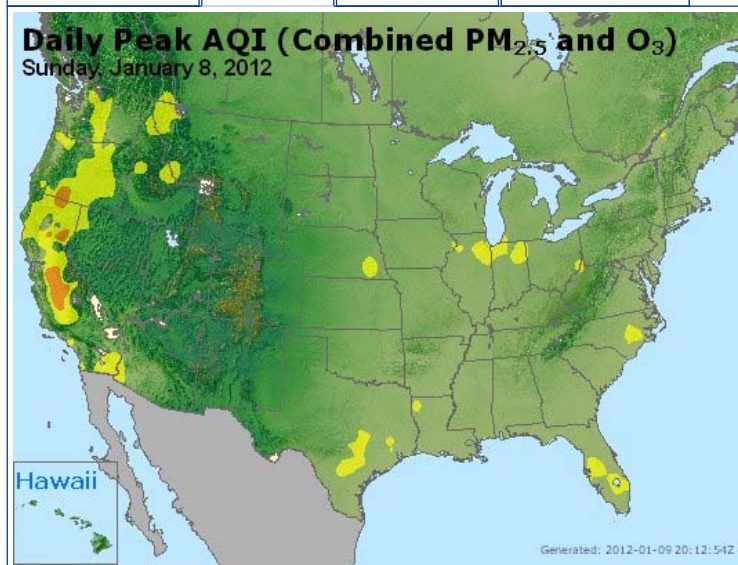

[About AIRNow](#) | [AIRNow Partners](#) | [FAQs](#) | [Contact Us](#)

Search:

LOCAL AIR QUALITY CONDITIONS AND FORECASTS

Zip Code: State:

[U.S. Air Quality Summary (text)](#)

[AIRNow Home](#) >> [Air Quality Maps Archive](#) >> **United States**

- [AQI Animation](#)
- [AQI Peak](#)
- [Ozone Peak](#)
- [Particles Peak](#)

- Good
- Moderate
- USC
- Unhealthy
- Very Unhealthy
- Hazardous
- ! Action Day

QUICK LINKS

Air Quality Action Days / Alerts AirCompare Air Quality Index (AQI) Calculator: AQI to Concentration Calculator: Concentration to AQI Canada Air Quality EnviroFlash E-mail FAQs Health Health Providers International Kids	Monitor Maps Movies NAQ Conferences NOAA Older Adults Ozone Particle Pollution (PM2.5, PM10) List of Partners For Partners Picturebook Publications Publicaciones (en español)	School Flag Program Smoke from Fires Students Teacher's Workshop Resources Toolkit for Facilitators UV Visibility Cameras Weathercasters What You Can Do

[Maps (1/1/2009 - 10/11/2009)](#) | [About the Data](#) | [For research and decision-making exercises](#) | [For feeds of AIRNOW data](#)

[Privacy and Security](#) | [Accessibility](#) | [Contact Us](#)

- [AIRNow on Facebook](#)
- [Subscribe to RSS](#)
- [Follow Us on Twitter](#)
- [Mobile](#)