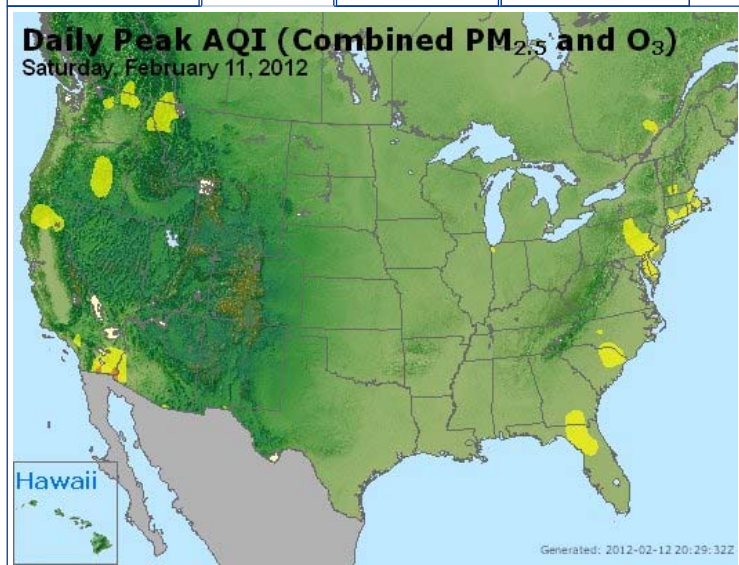

[About AIRNow](#) | [AIRNow Partners](#) | [FAQs](#) | [Contact Us](#)

Search:

LOCAL AIR QUALITY CONDITIONS AND FORECASTS

Zip Code: State:

[U.S. Air Quality Summary (text)](#)

[AIRNow Home](#) >> [Air Quality Maps Archive](#) >> **United States**

- [AQI Animation](#)
- [AQI Peak](#)
- [Ozone Peak](#)
- [Particles Peak](#)

- Good
- Moderate
- USG
- Unhealthy
- Very Unhealthy
- Hazardous
- !
- Action Day

QUICK LINKS

Air Quality Action Days / Alerts AirCompare Air Quality Index (AQI) Calculator: AQI to Concentration Calculator: Concentration to AQI Canada Air Quality EnviroFlash E-mail FAQs Health Health Providers International Kids	Monitor Maps Movies NAQ Conferences NOAA Older Adults Ozone Particle Pollution (PM2.5, PM10) List of Partners For Partners Picturebook Publications Publicaciones (en español)	School Flag Program Smoke from Fires Students Teacher's Workshop Resources Toolkit for Facilitators UV Visibility Cameras Weathercasters What You Can Do

[Maps (1/1/2009 - 10/11/2009)](#) | [About the Data](#) | [For research and decision-making exercises](#) | [For feeds of AIRNOW data](#)

[Privacy and Security](#) | [Accessibility](#) | [Contact Us](#)

- [AIRNow on Facebook](#)
- [Subscribe to RSS](#)
- [Follow Us on Twitter](#)
- [Mobile](#)