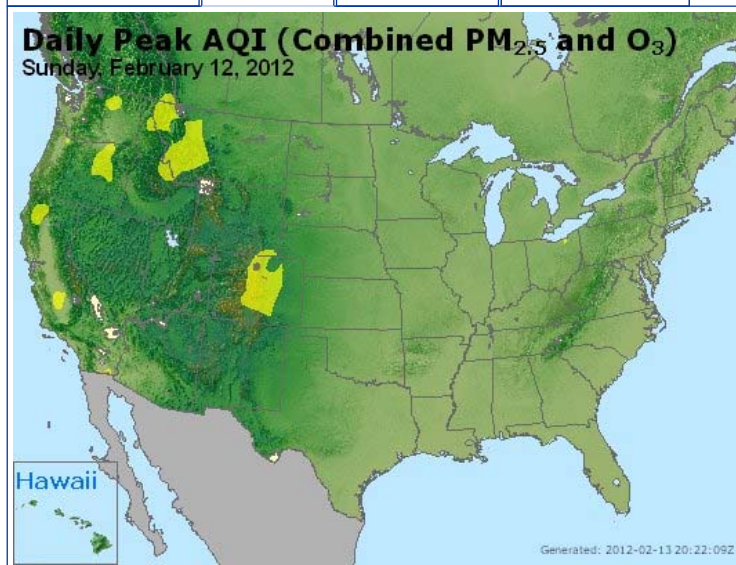

[About AIRNow](#) | [AIRNow Partners](#) | [FAQs](#) | [Contact Us](#)

Search:

LOCAL AIR QUALITY CONDITIONS AND FORECASTS

Zip Code: State:

[U.S. Air Quality Summary (text)](#)

[AIRNow Home](#) >> [Air Quality Maps Archive](#) >> **United States**

- [AQI Animation](#)
- [AQI Peak](#)
- [Ozone Peak](#)
- [Particles Peak](#)

- Good
- Moderate
- USC
- Unhealthy
- Very Unhealthy
- Hazardous

QUICK LINKS

Air Quality Action Days / Alerts AirCompare Air Quality Index (AQI) Calculator: AQI to Concentration Calculator: Concentration to AQI Canada Air Quality EnviroFlash E-mail FAQs Health Health Providers International Kids	Monitor Maps Movies NAQ Conferences NOAA Older Adults Ozone Particle Pollution (PM2.5, PM10) List of Partners For Partners Picturebook Publications Publicaciones (en español)	School Flag Program Smoke from Fires Students Teacher's Workshop Resources Toolkit for Facilitators UV Visibility Cameras Weathercasters What You Can Do

[Maps (1/1/2009 - 10/11/2009)](#) | [About the Data](#) | [For research and decision-making exercises](#) | [For feeds of AIRNOW data](#)

[Privacy and Security](#) | [Accessibility](#) | [Contact Us](#)

- [AIRNow on Facebook](#)
- [Subscribe to RSS](#)
- [Follow Us on Twitter](#)
- [Mobile](#)