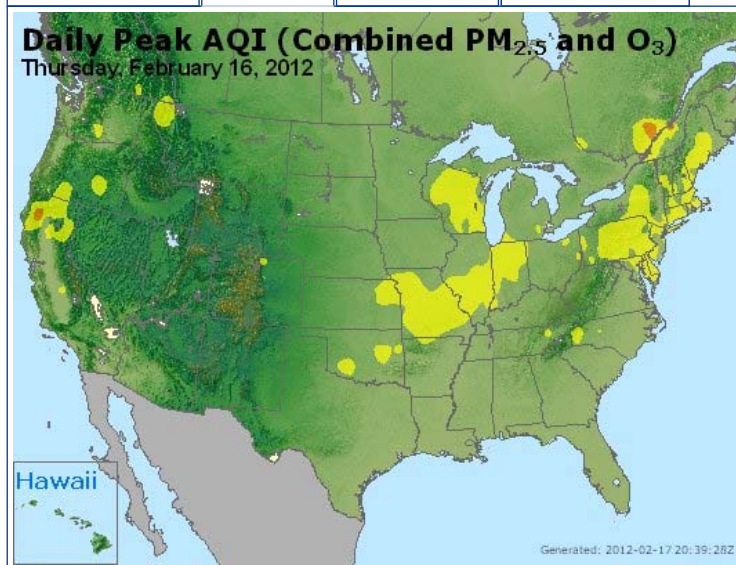

[About AIRNow](#) | [AIRNow Partners](#) | [FAQs](#) | [Contact Us](#)

Search:

LOCAL AIR QUALITY CONDITIONS AND FORECASTS

Zip Code: State:

[U.S. Air Quality Summary (text)](#)

[AIRNow Home](#) >> [Air Quality Maps Archive](#) >> **United States**

- [AQI Animation](#)
- [AQI Peak](#)
- [Ozone Peak](#)
- [Particles Peak](#)

- Good
- Moderate
- USC
- Unhealthy
- Very Unhealthy
- Hazardous
- !
- Action Day

QUICK LINKS

Air Quality Action Days / Alerts AirCompare Air Quality Index (AQI) Calculator: AQI to Concentration Calculator: Concentration to AQI Canada Air Quality EnviroFlash E-mail FAQs Health Health Providers International Kids	Monitor Maps Movies NAQ Conferences NOAA Older Adults Ozone Particle Pollution (PM2.5, PM10) List of Partners For Partners Picturebook Publications Publicaciones (en español)	School Flag Program Smoke from Fires Students Teacher's Workshop Resources Toolkit for Facilitators UV Visibility Cameras Weathercasters What You Can Do

[Maps (1/1/2009 - 10/11/2009)](#) | [About the Data](#) | [For research and decision-making exercises](#) | [For feeds of AIRNOW data](#)

[Privacy and Security](#) | [Accessibility](#) | [Contact Us](#)

- [AIRNow on Facebook](#)
- [Subscribe to RSS](#)
- [Follow Us on Twitter](#)
- [Mobile](#)