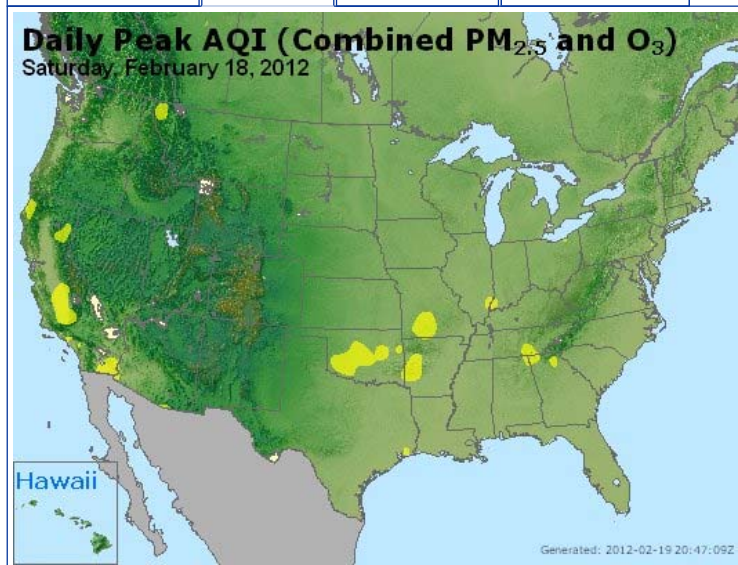

[About AIRNow](#) | [AIRNow Partners](#) | [FAQs](#) | [Contact Us](#)

Search:

LOCAL AIR QUALITY CONDITIONS AND FORECASTS

Zip Code: State:

[U.S. Air Quality Summary (text)](#)

[AIRNow Home](#) >> [Air Quality Maps Archive](#) >> **United States**

- [AQI Animation](#)
- [AQI Peak](#)
- [Ozone Peak](#)
- [Particles Peak](#)

- Good
- Moderate
- USC
- Unhealthy
- Very Unhealthy
- Hazardous
- !
- Action Day

QUICK LINKS

Air Quality Action Days / Alerts AirCompare Air Quality Index (AQI) Calculator: AQI to Concentration Calculator: Concentration to AQI Canada Air Quality EnviroFlash E-mail FAQs Health Health Providers International Kids	Monitor Maps Movies NAQ Conferences NOAA Older Adults Ozone Particle Pollution (PM2.5, PM10) List of Partners For Partners Picturebook Publications Publicaciones (en español)	School Flag Program Smoke from Fires Students Teacher's Workshop Resources Toolkit for Facilitators UV Visibility Cameras Weathercasters What You Can Do

[Maps (1/1/2009 - 10/11/2009)](#) | [About the Data](#) | [For research and decision-making exercises](#) | [For feeds of AIRNOW data](#)

[Privacy and Security](#) | [Accessibility](#) | [Contact Us](#)

- [AIRNow on Facebook](#)
- [Subscribe to RSS](#)
- [Follow Us on Twitter](#)
- [Mobile](#)