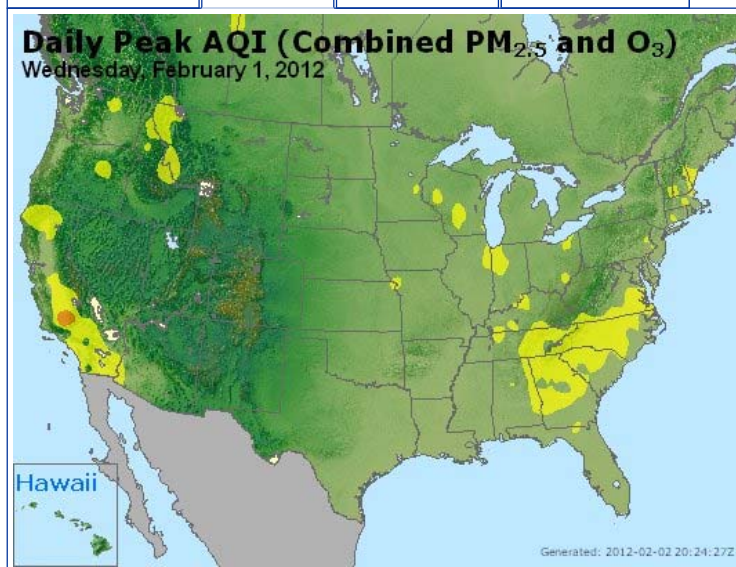

[About AIRNow](#) | [AIRNow Partners](#) | [FAQs](#) | [Contact Us](#)

Search:

LOCAL AIR QUALITY CONDITIONS AND FORECASTS

Zip Code: State:

[U.S. Air Quality Summary (text)](#)

[AIRNow Home](#) >> [Air Quality Maps Archive](#) >> **United States**

- [AQI Animation](#)
- [AQI Peak](#)
- [Ozone Peak](#)
- [Particles Peak](#)

- Good
- Moderate
- USG
- Unhealthy
- Very Unhealthy
- Hazardous
- ! Action Day

QUICK LINKS

Air Quality Action Days / Alerts AirCompare Air Quality Index (AQI) Calculator: AQI to Concentration Calculator: Concentration to AQI Canada Air Quality EnviroFlash E-mail FAQs Health Health Providers International Kids	Monitor Maps Movies NAQ Conferences NOAA Older Adults Ozone Particle Pollution (PM2.5, PM10) List of Partners For Partners Picturebook Publications Publicaciones (en español)	School Flag Program Smoke from Fires Students Teacher's Workshop Resources Toolkit for Facilitators UV Visibility Cameras Weathercasters What You Can Do

[Maps (1/1/2009 - 10/11/2009)](#) | [About the Data](#) | [For research and decision-making exercises](#) | [For feeds of AIRNOW data](#)

[Privacy and Security](#) | [Accessibility](#) | [Contact Us](#)

- [AIRNow on Facebook](#)
- [Subscribe to RSS](#)
- [Follow Us on Twitter](#)
- [Mobile](#)