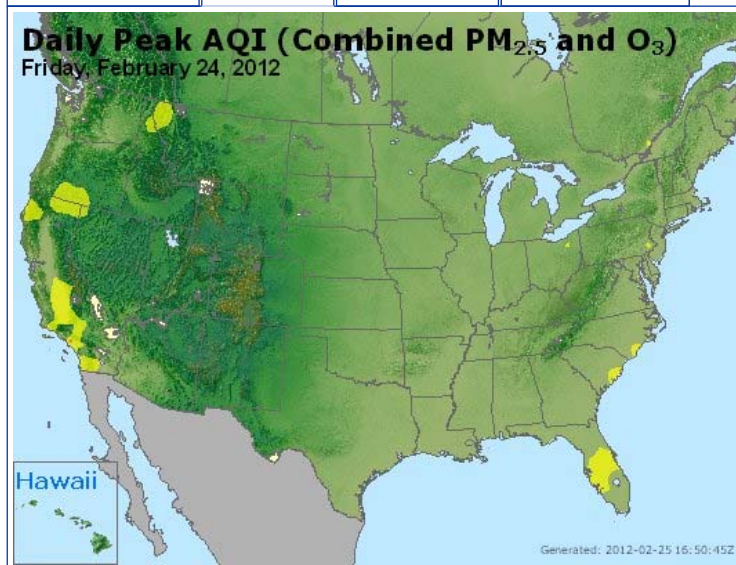

[About AIRNow](#) | [AIRNow Partners](#) | [FAQs](#) | [Contact Us](#)

Search:

LOCAL AIR QUALITY CONDITIONS AND FORECASTS

Zip Code: State:

[U.S. Air Quality Summary (text)](#)

[AIRNow Home](#) >> [Air Quality Maps Archive](#) >> **United States**

- [AQI Animation](#)
- [AQI Peak](#)
- [Ozone Peak](#)
- [Particles Peak](#)

- Good
- Moderate
- USC
- Unhealthy
- Very Unhealthy
- Hazardous
- ! Action Day

QUICK LINKS

Air Quality Action Days / Alerts AirCompare Air Quality Index (AQI) Calculator: AQI to Concentration Calculator: Concentration to AQI Canada Air Quality EnviroFlash E-mail FAQs Health Health Providers International Kids	Monitor Maps Movies NAQ Conferences NOAA Older Adults Ozone Particle Pollution (PM2.5, PM10) List of Partners For Partners Picturebook Publications Publicaciones (en español)	School Flag Program Smoke from Fires Students Teacher's Workshop Resources Toolkit for Facilitators UV Visibility Cameras Weathercasters What You Can Do

[Maps (1/1/2009 - 10/11/2009)](#) | [About the Data](#) | [For research and decision-making exercises](#) | [For feeds of AIRNOW data](#)

[Privacy and Security](#) | [Accessibility](#) | [Contact Us](#)

- [AIRNow on Facebook](#)
- [Subscribe to RSS](#)
- [Follow Us on Twitter](#)
- [Mobile](#)