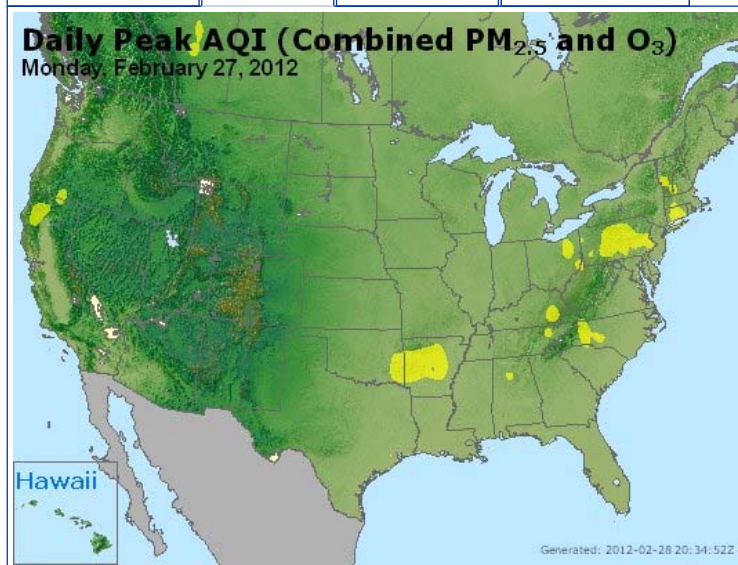

[About AIRNow](#) | [AIRNow Partners](#) | [FAQs](#) | [Contact Us](#)

Search:

LOCAL AIR QUALITY CONDITIONS AND FORECASTS

Zip Code: State:

[U.S. Air Quality Summary (text)](#)

[AIRNow Home](#) >> [Air Quality Maps Archive](#) >> **United States**

- [AQI Animation](#)
- [AQI Peak](#)
- [Ozone Peak](#)
- [Particles Peak](#)

- Good
- Moderate
- USC
- Unhealthy
- Very Unhealthy
- Hazardous
- !
- Action Day

QUICK LINKS

Air Quality Action Days / Alerts AirCompare Air Quality Index (AQI) Calculator: AQI to Concentration Calculator: Concentration to AQI Canada Air Quality EnviroFlash E-mail FAQs Health Health Providers International Kids	Monitor Maps Movies NAQ Conferences NOAA Older Adults Ozone Particle Pollution (PM2.5, PM10) List of Partners For Partners Picturebook Publications Publicaciones (en español)	School Flag Program Smoke from Fires Students Teacher's Workshop Resources Toolkit for Facilitators UV Visibility Cameras Weathercasters What You Can Do

[Maps (1/1/2009 - 10/11/2009)](#) | [About the Data](#) | [For research and decision-making exercises](#) | [For feeds of AIRNOW data](#)

[Privacy and Security](#) | [Accessibility](#) | [Contact Us](#)

- [AIRNow on Facebook](#)
- [Subscribe to RSS](#)
- [Follow Us on Twitter](#)
- [Mobile](#)