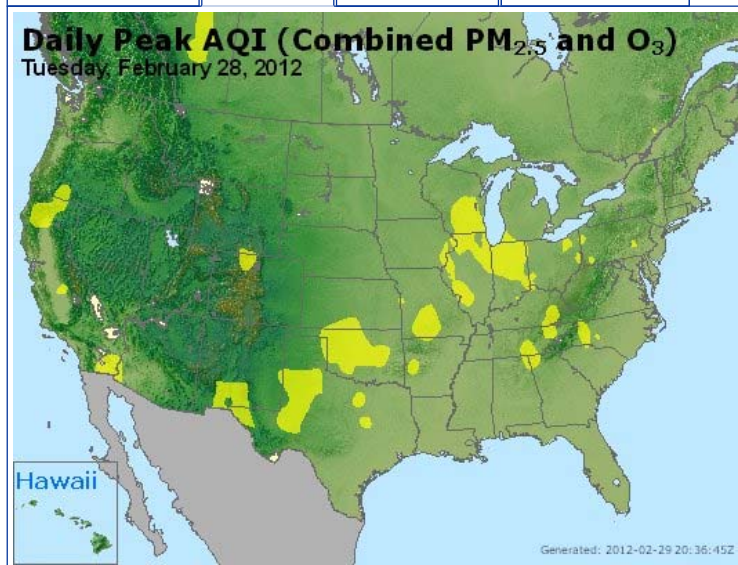

[About AIRNow](#) | [AIRNow Partners](#) | [FAQs](#) | [Contact Us](#)

Search:

LOCAL AIR QUALITY CONDITIONS AND FORECASTS

Zip Code: State:

[U.S. Air Quality Summary (text)](#)

[AIRNow Home](#) >> [Air Quality Maps Archive](#) >> **United States**

- [AQI Animation](#)
- [AQI Peak](#)
- [Ozone Peak](#)
- [Particles Peak](#)

- Good
- Moderate
- USC
- Unhealthy
- Very Unhealthy
- Hazardous
- ! Action Day

QUICK LINKS

Air Quality Action Days / Alerts AirCompare Air Quality Index (AQI) Calculator: AQI to Concentration Calculator: Concentration to AQI Canada Air Quality EnviroFlash E-mail FAQs Health Health Providers International Kids	Monitor Maps Movies NAQ Conferences NOAA Older Adults Ozone Particle Pollution (PM2.5, PM10) List of Partners For Partners Picturebook Publications Publicaciones (en español)	School Flag Program Smoke from Fires Students Teacher's Workshop Resources Toolkit for Facilitators UV Visibility Cameras Weathercasters What You Can Do

[Maps (1/1/2009 - 10/11/2009)](#) | [About the Data](#) | [For research and decision-making exercises](#) | [For feeds of AIRNOW data](#)

[Privacy and Security](#) | [Accessibility](#) | [Contact Us](#)

- [AIRNow on Facebook](#)
- [Subscribe to RSS](#)
- [Follow Us on Twitter](#)
- [Mobile](#)