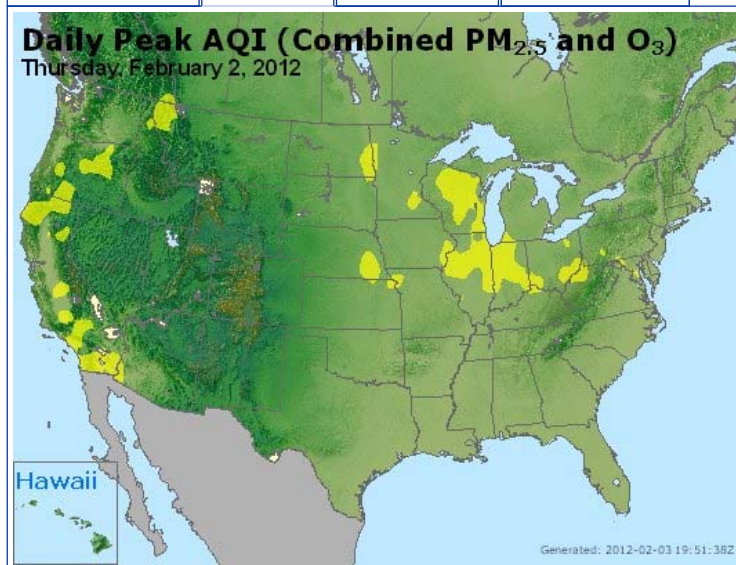

[About AIRNow](#) | [AIRNow Partners](#) | [FAQs](#) | [Contact Us](#)

Search:

LOCAL AIR QUALITY CONDITIONS AND FORECASTS

Zip Code: State:

[U.S. Air Quality Summary (text)](#)

[AIRNow Home](#) >> [Air Quality Maps Archive](#) >> **United States**

- [AQI Animation](#)
- [AQI Peak](#)
- [Ozone Peak](#)
- [Particles Peak](#)

- Good
- Moderate
- USC
- Unhealthy
- Very Unhealthy
- Hazardous
- !
- Action Day

QUICK LINKS

Air Quality Action Days / Alerts AirCompare Air Quality Index (AQI) Calculator: AQI to Concentration Calculator: Concentration to AQI Canada Air Quality EnviroFlash E-mail FAQs Health Health Providers International Kids	Monitor Maps Movies NAQ Conferences NOAA Older Adults Ozone Particle Pollution (PM2.5, PM10) List of Partners For Partners Picturebook Publications Publicaciones (en español)	School Flag Program Smoke from Fires Students Teacher's Workshop Resources Toolkit for Facilitators UV Visibility Cameras Weathercasters What You Can Do

[Maps (1/1/2009 - 10/11/2009)](#) | [About the Data](#) | [For research and decision-making exercises](#) | [For feeds of AIRNOW data](#)

[Privacy and Security](#) | [Accessibility](#) | [Contact Us](#)

- [AIRNow on Facebook](#)
- [Subscribe to RSS](#)
- [Follow Us on Twitter](#)
- [Mobile](#)