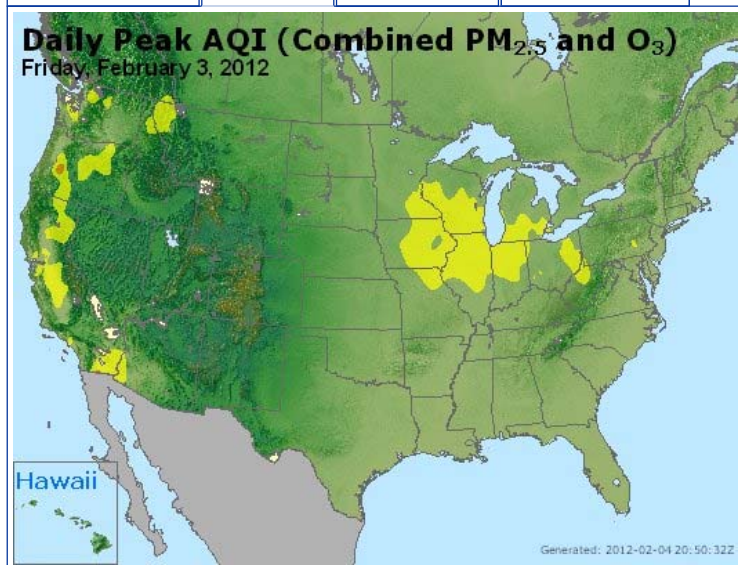

[About AIRNow](#) | [AIRNow Partners](#) | [FAQs](#) | [Contact Us](#)

Search:

LOCAL AIR QUALITY CONDITIONS AND FORECASTS

Zip Code: State:

[U.S. Air Quality Summary (text)](#)

[AIRNow Home](#) >> [Air Quality Maps Archive](#) >> **United States**

- [AQI Animation](#)
- [AQI Peak](#)
- [Ozone Peak](#)
- [Particles Peak](#)

- Good
- Moderate
- USG
- Unhealthy
- Very Unhealthy
- Hazardous
- !
- Action Day

QUICK LINKS

Air Quality Action Days / Alerts AirCompare Air Quality Index (AQI) Calculator: AQI to Concentration Calculator: Concentration to AQI Canada Air Quality EnviroFlash E-mail FAQs Health Health Providers International Kids	Monitor Maps Movies NAQ Conferences NOAA Older Adults Ozone Particle Pollution (PM2.5, PM10) List of Partners For Partners Picturebook Publications Publicaciones (en español)	School Flag Program Smoke from Fires Students Teacher's Workshop Resources Toolkit for Facilitators UV Visibility Cameras Weathercasters What You Can Do

[Maps (1/1/2009 - 10/11/2009)](#) | [About the Data](#) | [For research and decision-making exercises](#) | [For feeds of AIRNOW data](#)

[Privacy and Security](#) | [Accessibility](#) | [Contact Us](#)

- [AIRNow on Facebook](#)
- [Subscribe to RSS](#)
- [Follow Us on Twitter](#)
- [Mobile](#)