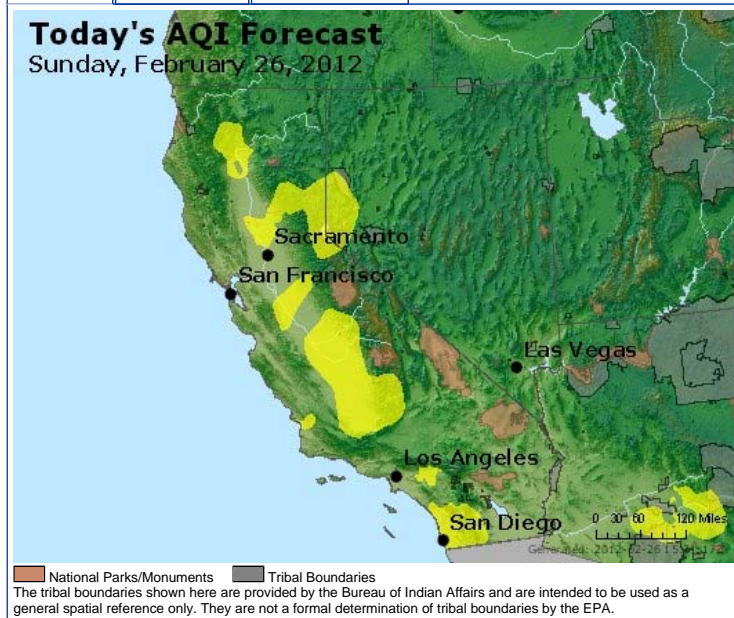

[About AIRNow](#) | [AIRNow Partners](#) | [FAQs](#) | [Contact Us](#)

Search:

LOCAL AIR QUALITY CONDITIONS AND FORECASTS

Zip Code:
State:

[U.S. Air Quality Summary (text)](#)

AIRNow Home >> California >> **Mendocino County**

Antelope Valley Air Quality Management District, Bay Area Air Quality Management District, California Air Resources Board, Imperial County Air Pollution Control District, Mojave Desert Air Quality Management District, Monterey Bay Unified Air Pollution Control District, Placer County Air Pollution Control District, Sacramento Metropolitan Air Quality Management District, San Diego County Air Pollution Control District, San Joaquin Valley Air Pollution Control District, San Luis Obispo County Air Pollution Control District, Santa Barbara County Air Pollution Control District, South Coast Air Quality Management District, Ventura County Air Pollution Control District, Yolo-Solano Air Quality Management District

Data courtesy of:

[Forecast](#) | [Current AQI](#) | [AQI Animation](#)

Good

Moderate

USG

Unhealthy

Very Unhealthy

Hazardous

!

Action Day

[Local Air Quality Resources](#)

1. **State Air Quality Resources**
2. [Amador County Air Pollution Control District](#)
   - [American Lung Association (ALA) of California](#)
   - [Antelope Valley Air Quality Management District](#)
   - [BAAQMD Spare the Air 2002](#)
   - [Bay Area Air Quality Management District (BAAQMD)](#)
   - [Butte County Air Pollution Control District](#)
   - [California Air Resources Board (CARB)](#)
   - [California Environmental Protection Agency](#)
   - [California Environmental Protection Agency - Contact Us](#)
   - [Colusa County Air Pollution Control District](#)
   - [El Dorado County Air Quality Management District](#)
   - [Feather River Air Quality Management District](#)
   - [Glenn County Air Pollution Control District](#)
   - [Kern County Air Pollution Control District](#)
   - [Mendocino County Air Quality Management District](#)
   - [Mojave Desert Air Quality Management District](#)
   - [Monterey Bay Unified Air Pollution Control District](#)
   - [North Coast Unified Air Quality Management District](#)

Air Quality Forecast	
Today's High	Tomorrow's High
Air Quality Index (AQI) Good Health Message: None	Data Not Available
AQI - Pollutant Details	
Particles (PM10) Good	Data Not Available
Particles (PM2.5) Good	Data Not Available
Ozone Good	Data Not Available

Current Conditions	
Air Quality Index (AQI) observed at 7:00 PST 47 Good	
Health Message: None	
AQI - Pollutant Details	
Particles (PM2.5)	47 Good
Ozone	4 Good

Past Air Quality Maps and Data

[Yesterday's Maps and Data](#)
[Air Quality Maps Archives](#) (by region)