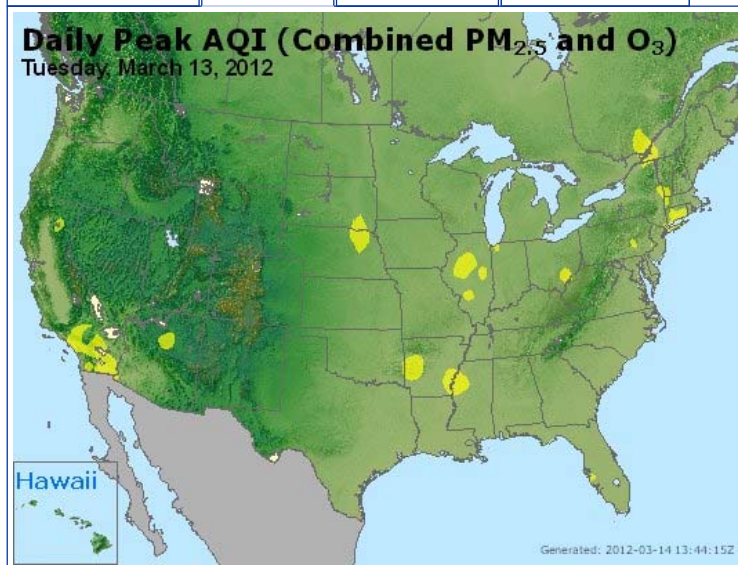

[About AIRNow](#) | [AIRNow Partners](#) | [FAQs](#) | [Contact Us](#)

Search:

LOCAL AIR QUALITY CONDITIONS AND FORECASTS

Zip Code: State:

[U.S. Air Quality Summary (text)](#)

[AIRNow Home](#) >> [Air Quality Maps Archive](#) >> **United States**

- [AQI Animation](#)
- [AQI Peak](#)
- [Ozone Peak](#)
- [Particles Peak](#)

- Good
- Moderate
- USC
- Unhealthy
- Very Unhealthy
- Hazardous
- !
- Action Day

QUICK LINKS

Air Quality Action Days / Alerts AirCompare Air Quality Index (AQI) Calculator: AQI to Concentration Calculator: Concentration to AQI Canada Air Quality EnviroFlash E-mail FAQs Health Health Providers International Kids	Monitor Maps Movies NAQ Conferences NOAA Older Adults Ozone Particle Pollution (PM2.5, PM10) List of Partners For Partners Picturebook Publications Publicaciones (en español)	School Flag Program Smoke from Fires Students Teacher's Workshop Resources Toolkit for Facilitators UV Visibility Cameras Weathercasters What You Can Do

[Maps (1/1/2009 - 10/11/2009)](#) | [About the Data](#) | [For research and decision-making exercises](#) | [For feeds of AIRNOW data](#)

[Privacy and Security](#) | [Accessibility](#) | [Contact Us](#)

- [AIRNow on Facebook](#)
- [Subscribe to RSS](#)
- [Follow Us on Twitter](#)
- [Mobile](#)