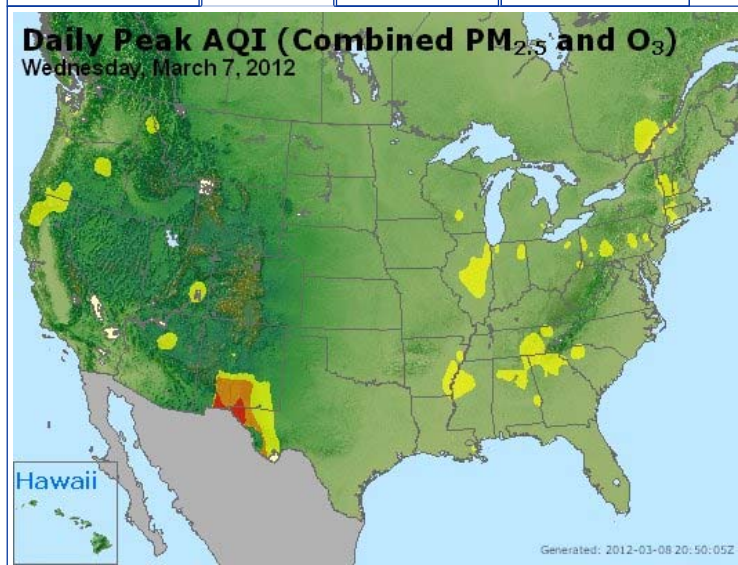

[About AIRNow](#) | [AIRNow Partners](#) | [FAQs](#) | [Contact Us](#)

Search:

LOCAL AIR QUALITY CONDITIONS AND FORECASTS

Zip Code: State:

[U.S. Air Quality Summary (text)](#)

[AIRNow Home](#) >> [Air Quality Maps Archive](#) >> **United States**

- [AQI Animation](#)
- [AQI Peak](#)
- [Ozone Peak](#)
- [Particles Peak](#)

- Good
- Moderate
- USC
- Unhealthy
- Very Unhealthy
- Hazardous
- !
- Action Day

QUICK LINKS

Air Quality Action Days / Alerts AirCompare Air Quality Index (AQI) Calculator: AQI to Concentration Calculator: Concentration to AQI Canada Air Quality EnviroFlash E-mail FAQs Health Health Providers International Kids	Monitor Maps Movies NAQ Conferences NOAA Older Adults Ozone Particle Pollution (PM2.5, PM10) List of Partners For Partners Picturebook Publications Publicaciones (en español)	School Flag Program Smoke from Fires Students Teacher's Workshop Resources Toolkit for Facilitators UV Visibility Cameras Weathercasters What You Can Do

[Maps (1/1/2009 - 10/11/2009)](#) | [About the Data](#) | [For research and decision-making exercises](#) | [For feeds of AIRNOW data](#)

[Privacy and Security](#) | [Accessibility](#) | [Contact Us](#)

- [AIRNow on Facebook](#)
- [Subscribe to RSS](#)
- [Follow Us on Twitter](#)
- [Mobile](#)