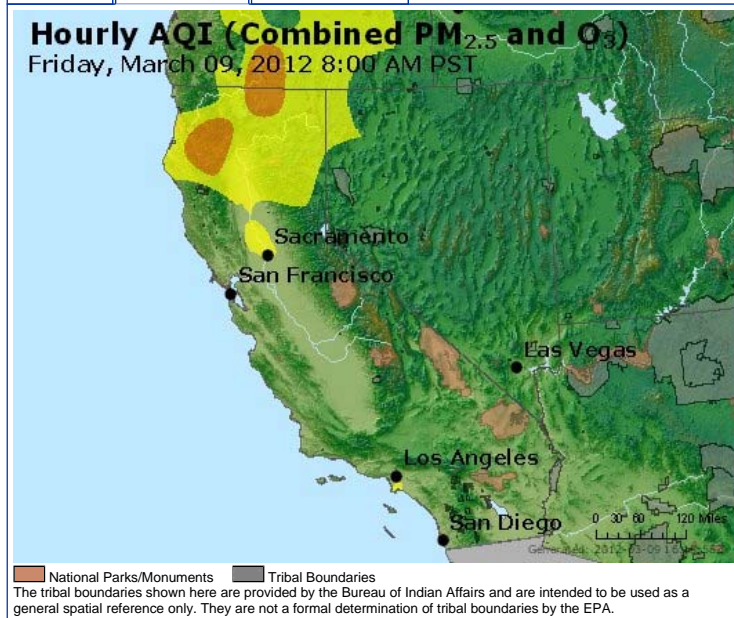

[About AIRNow](#) | [AIRNow Partners](#) | [FAQs](#) | [Contact Us](#)

Search:

LOCAL AIR QUALITY CONDITIONS AND FORECASTS

Zip Code: State:

[U.S. Air Quality Summary (text)](#)

AIRNow Home >> California >> **Mendocino County**

Antelope Valley Air Quality Management District, Bay Area Air Quality Management District, California Air Resources Board, Imperial County Air Pollution Control District, Mojave Desert Air Quality Management District, Monterey Bay Unified Air Pollution Control District, Placer County Air Pollution Control District, Sacramento Metropolitan Air Quality Management District, San Diego County Air Pollution Control District, San Joaquin Valley Air Pollution Control District, San Luis Obispo County Air Pollution Control District, Santa Barbara County Air Pollution Control District, South Coast Air Quality Management District, Ventura County Air Pollution Control District, Yolo-Solano Air Quality Management District

Data courtesy of:

[Forecast](#) | [Current AQI](#) | [AQI Animation](#)

Good
Moderate
USC
Unhealthy
Very Unhealthy
Hazardous
! Action Day

[Local Air Quality Resources](#)

1. **State Air Quality Resources**
2. [Amador County Air Pollution Control District](#)
   - [American Lung Association (ALA) of California](#)
   - [Antelope Valley Air Quality Management District](#)
   - [BAAQMD Spare the Air 2002](#)
   - [Bay Area Air Quality Management District (BAAQMD)](#)
   - [Butte County Air Pollution Control District](#)
   - [California Air Resources Board (CARB)](#)
   - [California Environmental Protection Agency](#)
   - [California Environmental Protection Agency - Contact Us](#)
   - [Colusa County Air Pollution Control District](#)
   - [El Dorado County Air Quality Management District](#)
   - [Feather River Air Quality Management District](#)
   - [Glenn County Air Pollution Control District](#)
   - [Kern County Air Pollution Control District](#)
   - [Mendocino County Air Quality Management District](#)
   - [Mojave Desert Air Quality Management District](#)
   - [Monterey Bay Unified Air Pollution Control District](#)
   - [North Coast Unified Air Quality Management District](#)

Air Quality Forecast	
Today's High	Tomorrow's High
Air Quality Index (AQI) 47 Good Health Message: None	Data Not Available
AQI - Pollutant Details	
Particles (PM10) Good Good	Data Not Available
Particles (PM2.5) Good Good	
Ozone 47 Good	

Current Conditions	
Air Quality Index (AQI) observed at 8:00 PST 39 Good Health Message: None	
AQI - Pollutant Details	
Particles (PM2.5) 39 Good	
Ozone 5 Good	

Past Air Quality Maps and Data

[Yesterday's Maps and Data](#)
[Air Quality Maps Archives](#) (by region)