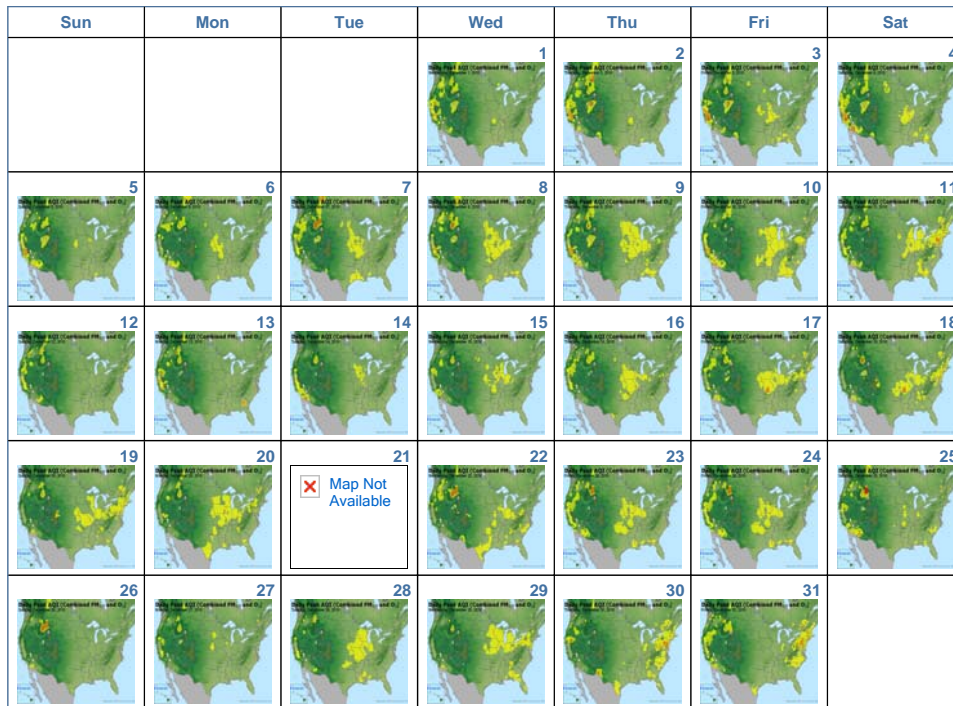

[About AIRNow](#) | [AIRNow Partners](#) | [FAQs](#) | [Contact Us](#)

Search:

LOCAL AIR QUALITY CONDITIONS AND FORECASTS

Zip Code: State:

[U.S. Air Quality Summary (text)](#)

[AIRNow Home](#) >> **Air Quality Maps - Archive - Monthly Overview**

Note: It is not possible to display maps prior to October 12, 2009 with our new system. For older maps please visit the [1/1/2009 - 10/11/2009 map directory](#) for instructions.

Map Type: ☐ AQI Peak ☒ United States
Map Region: ☐ United States
Month: ☐ December ☒ 2010 **Year:** ☐ 2010

December 2010

[Maps (1/1/2009 - 10/11/2009)](#) | [About the Data](#) | [For research and decision-making exercises](#) | [For feeds of AIRNOW data](#)

[Privacy and Security](#) | [Accessibility](#) | [Contact Us](#)

[AIRNow on Facebook](#)
[Subscribe to RSS](#)
[Follow Us on Twitter](#)
[Mobile](#)