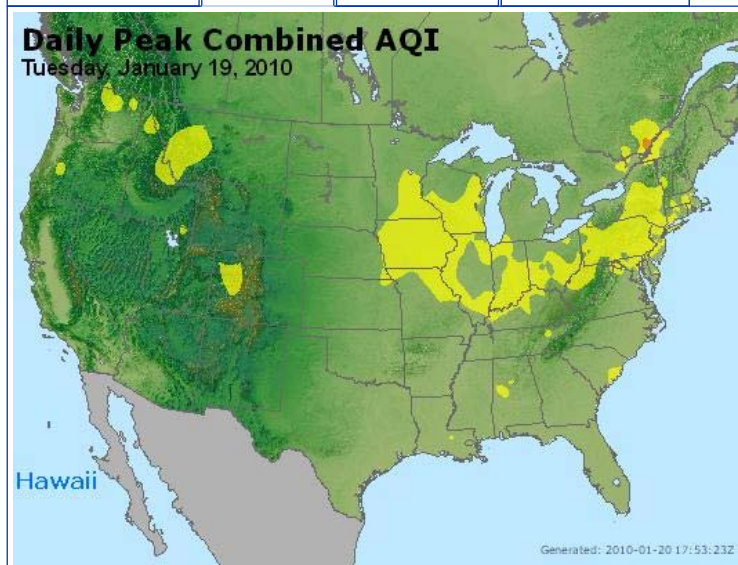

[About AIRNow](#) | [AIRNow Partners](#) | [FAQs](#) | [Contact Us](#)

Search:

LOCAL AIR QUALITY CONDITIONS AND FORECASTS

Zip Code: State:

[U.S. Air Quality Summary (text)](#)

[AIRNow Home](#) >> [Air Quality Maps Archive](#) >> **United States**

- [AQI Animation](#)
- [AQI Peak](#)
- [Ozone Peak](#)
- [Particles Peak](#)

- Good
- Moderate
- USC
- Unhealthy
- Very Unhealthy
- Hazardous
- !
- Action Day

QUICK LINKS

Air Quality Action Days / Alerts AirCompare Air Quality Index (AQI) Calculator: AQI to Concentration Calculator: Concentration to AQI Canada Air Quality EnviroFlash E-mail FAQs Health Health Providers International Kids	Monitor Maps Movies NAQ Conferences NOAA Older Adults Ozone Particle Pollution (PM2.5, PM10) List of Partners For Partners Picturebook Publications Publicaciones (en español)	School Flag Program Smoke from Fires Students Teacher's Workshop Resources Toolkit for Facilitators UV Visibility Cameras Weathercasters What You Can Do

[Maps (1/1/2009 - 10/11/2009)](#) | [About the Data](#) | [For research and decision-making exercises](#) | [For feeds of AIRNOW data](#)

[Privacy and Security](#) | [Accessibility](#) | [Contact Us](#)

- [AIRNow on Facebook](#)
- [Subscribe to RSS](#)
- [Follow Us on Twitter](#)
- [Mobile](#)