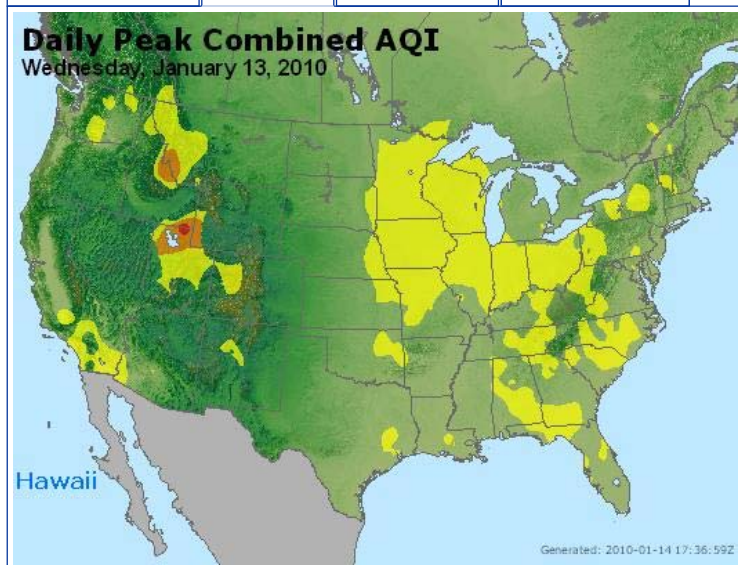

[About AIRNow](#) | [AIRNow Partners](#) | [FAQs](#) | [Contact Us](#)

Search:

LOCAL AIR QUALITY CONDITIONS AND FORECASTS

Zip Code: State:

[U.S. Air Quality Summary (text)](#)

[AIRNow Home](#) >> [Air Quality Maps Archive](#) >> **United States**

- [AQI Animation](#)
- [AQI Peak](#)
- [Ozone Peak](#)
- [Particles Peak](#)

- Good
- Moderate
- USC
- Unhealthy
- Very Unhealthy
- Hazardous
- !
- Action Day

QUICK LINKS

Air Quality Action Days / Alerts AirCompare Air Quality Index (AQI) Calculator: AQI to Concentration Calculator: Concentration to AQI Canada Air Quality EnviroFlash E-mail FAQs Health Health Providers International Kids	Monitor Maps Movies NAQ Conferences NOAA Older Adults Ozone Particle Pollution (PM2.5, PM10) List of Partners For Partners Picturebook Publications Publicaciones (en español)	School Flag Program Smoke from Fires Students Teacher's Workshop Resources Toolkit for Facilitators UV Visibility Cameras Weathercasters What You Can Do

[Maps (1/1/2009 - 10/11/2009)](#) | [About the Data](#) | [For research and decision-making exercises](#) | [For feeds of AIRNOW data](#)

[Privacy and Security](#) | [Accessibility](#) | [Contact Us](#)

- [AIRNow on Facebook](#)
- [Subscribe to RSS](#)
- [Follow Us on Twitter](#)
- [Mobile](#)