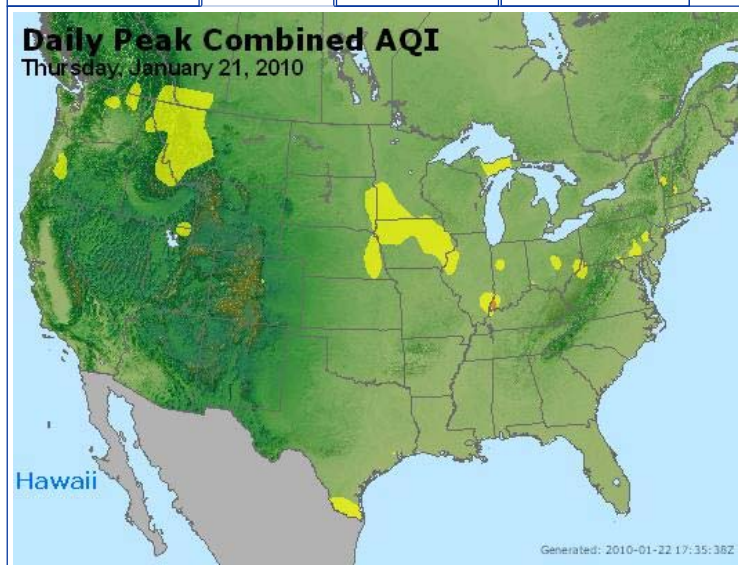

[About AIRNow](#) | [AIRNow Partners](#) | [FAQs](#) | [Contact Us](#)

Search:

LOCAL AIR QUALITY CONDITIONS AND FORECASTS

Zip Code: State:

[U.S. Air Quality Summary (text)](#)

[AIRNow Home](#) >> [Air Quality Maps Archive](#) >> **United States**

- [AQI Animation](#)
- [AQI Peak](#)
- [Ozone Peak](#)
- [Particles Peak](#)

- Good
- Moderate
- USG
- Unhealthy
- Very Unhealthy
- Hazardous
- !
- Action Day

QUICK LINKS

Air Quality Action Days / Alerts AirCompare Air Quality Index (AQI) Calculator: AQI to Concentration Calculator: Concentration to AQI Canada Air Quality EnviroFlash E-mail FAQs Health Health Providers International Kids	Monitor Maps Movies NAQ Conferences NOAA Older Adults Ozone Particle Pollution (PM2.5, PM10) List of Partners For Partners Picturebook Publications Publicaciones (en español)	School Flag Program Smoke from Fires Students Teacher's Workshop Resources Toolkit for Facilitators UV Visibility Cameras Weathercasters What You Can Do

[Maps (1/1/2009 - 10/11/2009)](#) | [About the Data](#) | [For research and decision-making exercises](#) | [For feeds of AIRNOW data](#)

[Privacy and Security](#) | [Accessibility](#) | [Contact Us](#)

- [AIRNow on Facebook](#)
- [Subscribe to RSS](#)
- [Follow Us on Twitter](#)
- [Mobile](#)