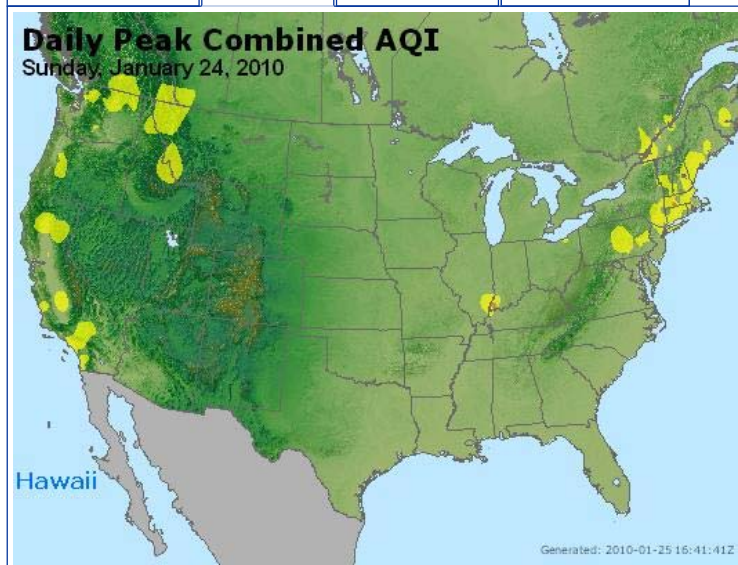

[About AIRNow](#) | [AIRNow Partners](#) | [FAQs](#) | [Contact Us](#)

Search:

LOCAL AIR QUALITY CONDITIONS AND FORECASTS

Zip Code: State:

[U.S. Air Quality Summary (text)](#)

[AIRNow Home](#) >> [Air Quality Maps Archive](#) >> **United States**

- [AQI Animation](#)
- [AQI Peak](#)
- [Ozone Peak](#)
- [Particles Peak](#)

- Good
- Moderate
- USC
- Unhealthy
- Very Unhealthy
- Hazardous
- !
- Action Day

QUICK LINKS

Air Quality Action Days / Alerts AirCompare Air Quality Index (AQI) Calculator: AQI to Concentration Calculator: Concentration to AQI Canada Air Quality EnviroFlash E-mail FAQs Health Health Providers International Kids	Monitor Maps Movies NAQ Conferences NOAA Older Adults Ozone Particle Pollution (PM2.5, PM10) List of Partners For Partners Picturebook Publications Publicaciones (en español)	School Flag Program Smoke from Fires Students Teacher's Workshop Resources Toolkit for Facilitators UV Visibility Cameras Weathercasters What You Can Do

[Maps (1/1/2009 - 10/11/2009)](#) | [About the Data](#) | [For research and decision-making exercises](#) | [For feeds of AIRNOW data](#)

[Privacy and Security](#) | [Accessibility](#) | [Contact Us](#)

- [AIRNow on Facebook](#)
- [Subscribe to RSS](#)
- [Follow Us on Twitter](#)
- [Mobile](#)