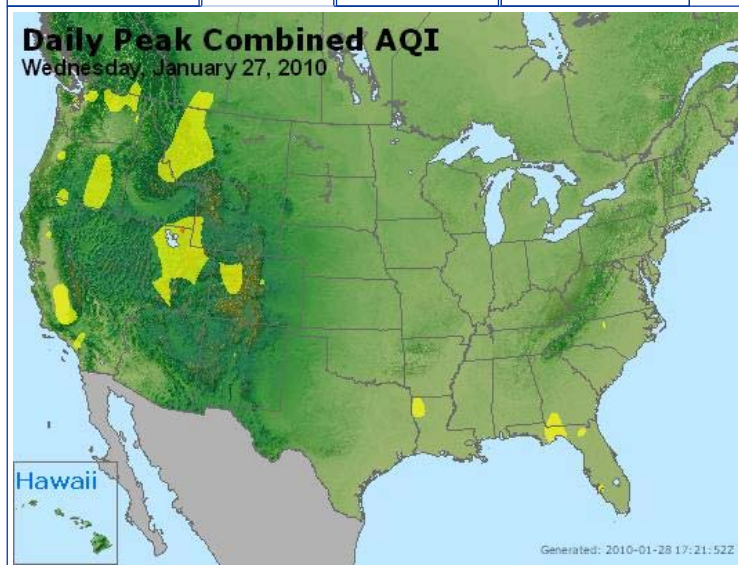

[About AIRNow](#) | [AIRNow Partners](#) | [FAQs](#) | [Contact Us](#)

Search:

LOCAL AIR QUALITY CONDITIONS AND FORECASTS

Zip Code: State:

[U.S. Air Quality Summary (text)](#)

[AIRNow Home](#) >> [Air Quality Maps Archive](#) >> **United States**

- [AQI Animation](#)
- [AQI Peak](#)
- [Ozone Peak](#)
- [Particles Peak](#)

- Good
- Moderate
- USC
- Unhealthy
- Very Unhealthy
- Hazardous
- !
- Action Day

QUICK LINKS

Air Quality Action Days / Alerts AirCompare Air Quality Index (AQI) Calculator: AQI to Concentration Calculator: Concentration to AQI Canada Air Quality EnviroFlash E-mail FAQs Health Health Providers International Kids	Monitor Maps Movies NAQ Conferences NOAA Older Adults Ozone Particle Pollution (PM2.5, PM10) List of Partners For Partners Picturebook Publications Publicaciones (en español)	School Flag Program Smoke from Fires Students Teacher's Workshop Resources Toolkit for Facilitators UV Visibility Cameras Weathercasters What You Can Do

[Maps (1/1/2009 - 10/11/2009)](#) | [About the Data](#) | [For research and decision-making exercises](#) | [For feeds of AIRNOW data](#)

[Privacy and Security](#) | [Accessibility](#) | [Contact Us](#)

- [AIRNow on Facebook](#)
- [Subscribe to RSS](#)
- [Follow Us on Twitter](#)
- [Mobile](#)